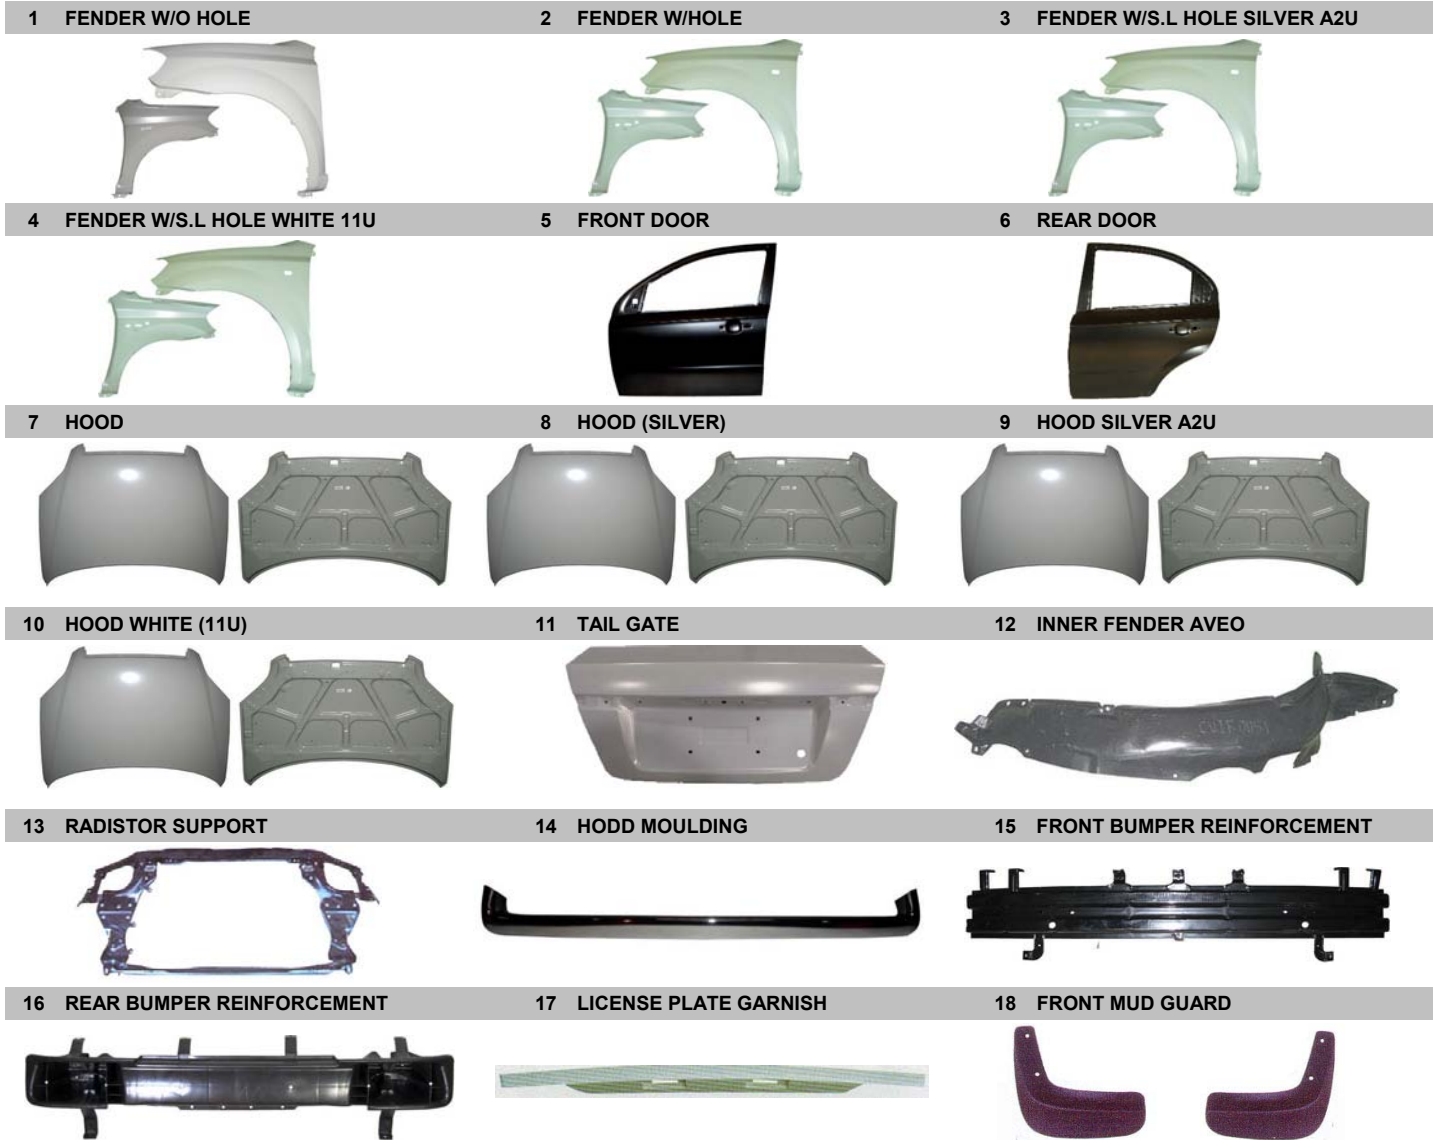

CHEVROLET AVEO SEDAN 2007-2009

NO	CODE	DESCRIPTION	MODEL	YEAR	OEM	PCS	NW	GW	M3	PART LINK
1	CVF005 LA	FENDER LH W/O HOLE	AVEO	'05	96649241	1	2.20	2.70	0.0590	
	CVF005 RA	FENDER RH W/O HOLE	AVEO	'05	96649242	1	2.20	2.70	0.0590	
2	CVF005 LB	FENDER LH W/HOLE	AVEO	'05	96649245	1				
	CVF005 RB	FENDER RH W/HOLE	AVEO	'05	96649246	1	2.00	2.93	0.0655	
3	CVF005 LC	FENDER W/S.L HOLE LH SILVER A2U	AVEO	'06-'10	96649241	1			1.0000	
	CVF005 RC	FENDER W/S.L HOLE RH SILVER A2U	AVEO	'06-'10	96649242	1			1.0000	
4	CVF005 LW	FENDER W/S.L HOLE LH WHITE 11U	AVEO	'06-'10	96649241	1			0.0600	
	CVF005 RW	FENDER W/S.L HOLE RH WHITE 11U	AVEO	'06-'10	96649242	1			0.0600	
5	CVFD005F LA	FRONT DOOR LH	AVEO	'07-'09	96648795	1				
	CVFD005F RA	FRONT DOOR RH	AVEO	'07-'09	96648796	1				
6	CVFD005R LA	REAR DOOR LH	AVEO	'07-'09	96648859	1				
	CVFD005R RA	REAR DOOR RH	AVEO	'07-'09	96648860	1				
7	CVH005 NA	HOOD	AVEO	'06-'09	96649257	1	10.50	12.30	0.1006	
8	CVH005 NB	HOOD (SILVER)	AVEO	'06-'09	96649257	1	13.00	14.00	0.1200	
9	CVH005 NC	HOOD SILVER A2U	AVEO	'06-'10	96645256	1			1.0000	
10	CVH005 NW	HOOD WHITE (11U)	AVEO	'06-'10	96649256	1			1.0000	
11	CVT005 NA	TAIL GATE	AVEO	'07-'09	96649202	1	8.00	10.00	0.0800	
12	CVIF005 LA	INNER FENDER LH AVEO	AVEO	07-09	96648532	20	5.50	5.50	0.0010	
	CVIF005 RA	INNER FENDER RH AVEO	AVEO	07-09	96648531	20	5.50	5.50	0.0220	
13	CVR005 NA	RADISTOR SUPPORT	AVEO	'07-'09	96648003	1	10.93	10.93	0.0600	
14	CVHM005 NA	HOOD MOULDING	AVEO	'05	96648690	1				
15	CVBR005 NA	FRONT BUMPER REINFORCEMENT	AVEO	07-09	96648628	3	7.20	8.00	0.1000	
16	CVBR006 NA	REAR BUMPER REINFORCEMENT	AVEO	07-09	96648673	2	5.20	6.20	0.1400	
17	CVLP005 NA	LICENSE PLATE GARNISH	AVEO	07-09	96648620	1				
18	CVMG005 F LA	FRONT MUD GUARD LH	AVEO	'07-'09		1	0.09	0.09	0.0028	
	CVMG005 F RA	FRONT MUD GUARD RH	AVEO	'07-'09		1	0.09	0.09	0.0028