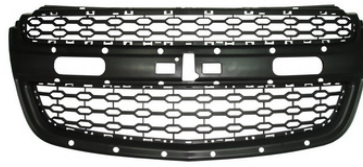

CHEVROLET COLORADO 2012

1 FRONT BUMPER

2 GRILLE INNER

3 GRILE MOULDING LOWER

4 RG GRILLE SURROUND UPPER CP

5 GRILE MOULDING UPPER

6 RG GRILLE SURROUND LOWER CP

7 REAR BUMPER BK

8 REAR BUMPER CP

9 CHROME REAR BUMPER ASSY

10 REAR BUMPER PLASTIC UPPER SECTION

11 L-BUMPER PLASTIC UPPER SECTION

12 SIDE STEP 4 DOORS

13 SIDE STEP 4 DOORS WHITE

14 SIDE STEP DOUBLE CAB BLACK

15 SIDE STEP SET SINGLE CAB

NO	CODE	DESCRIPTION	MODEL	YEAR	OEM	PCS	NW	GW	M3	PART LINK
1	CVB055 NA	FRONT BUMPER	COLORADO	'12	52038616	1	3.95	4.38	0.0600	
2	CVG055 NA	GRILE INNER	COLORADO	'12	94776584	1	1.17	2.52	0.0809	
3	CVGM055 LA	GRILE MOULDING LOWER	COLORADO	'12	52023161	5	2.32	2.32	0.0100	
4	52023157	RG GRILLE SURROUND UPPER CP	COLORADO	'12-'14	52023157	1				
5	CVGM055 UA	GRILE MOULDING UPPER	COLORADO	'12	52023160	5	2.32	2.32	0.0912	
6	52023158	RG GRILLE SURROUND LOWER CP	COLORADO	'12-'14	52023158	1				
7	CVIB055 NA	REAR BUMPER BK	COLORADO	'12-'13	94773974	1	16.51	16.51	0.0600	
8	CVIB055 NB	REAR BUMPER CP	COLORADO	'12-'13	94773973	1	15.00	16.40	0.0600	
9	52084223	CHROME REAR BUMPER ASSY /HAS SENSOR HOLES	COLORADO	'12	52084223	1				
10	52068673	REAR BUMPER PLASTIC UPPER SECTION	COLORADO	'12	52068673	1				
11	94772339	L-BUMPER PLASTIC UPPER SECTION LH	COLORADO	'12	94772339	1				
	94772338	R-BUMPER PLASTIC UPPER SECTION RH	COLORADO	'12	94772338	1				
12	ST055 CV	SIDE STEP 4 DOORS	COLORADO	'12		1				
13	ST055 CV A	SIDE STEP 4 DOORS WHITE	COLORADO	'12		1				
14	ST055 CV B	SIDE STEP DOUBLE CAB BLACK	COLORADO	'12		1	5.95	5.95	0.0618	
15	ST055 IZ	SIDE STEP SET SINGLE CAB	D-MAX	'12-'13		1	6.00	8.00	0.0500	