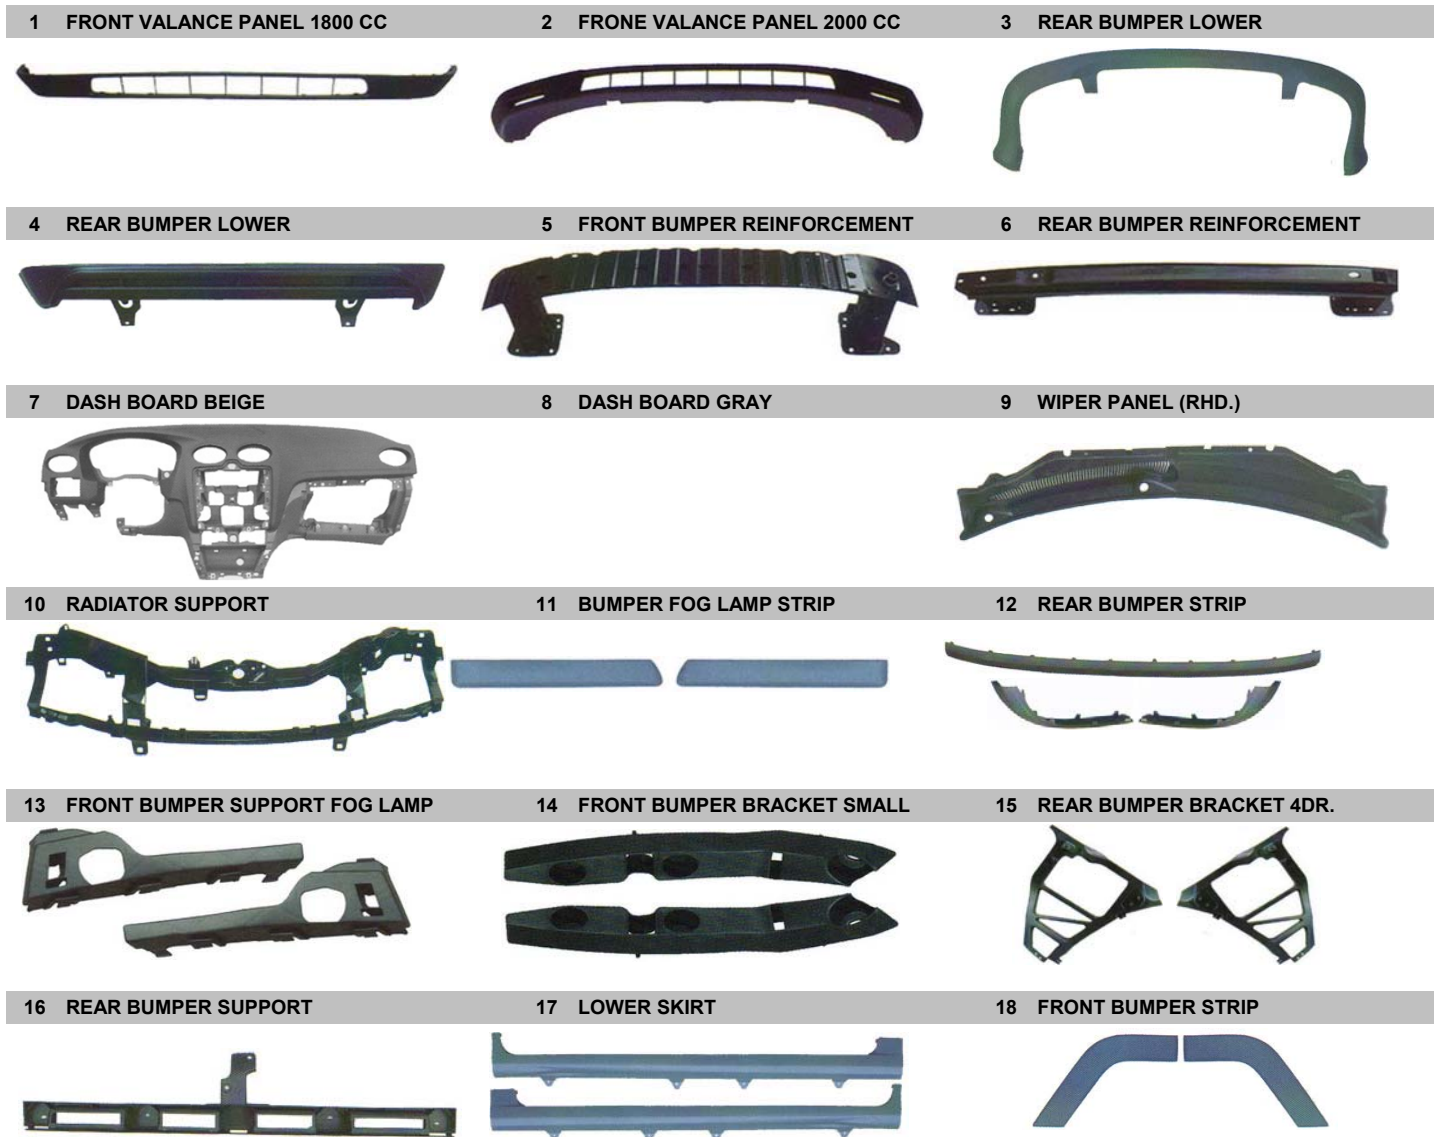

FORD FOCUS MK2 2005-2006 4 DOOR

NO	CODE	DESCRIPTION	MODEL	YEAR	OEM	PCS	NW	GW	M3	PART LINK
1	FDP041 NA	FRONT VALANCE PANEL 1800 CC	FORD-FOCUS	'05	45M51-17C749-A	1				
2	FDP041 NB	FRONE VALANCE PANEL 2000 CC	FORD-FOCUS	'05	5M59-17C749	1				
3	FDP042 NA	REAR BUMPER LOWER	1800 CC FOCUS 4 Drs	'05-'06	4M51-17682-CH	1				
4	FDP042 NB	REAR BUMPER LOWER	2000 CC FOCUS 4 Drs	'05-'06	4M51-17683-CH	1				
5	FDBR041 NA	FRONT BUMPER REINFORCEMENT	FOCUS	'05-'07	3M51-21-092R	1	4.00	4.60	0.0748	
6	FDBR042 NA	REAR BUMPER REINFORCEMENT	FOCUS	'05-'07	3M51-24-03226	1	4.00	4.00	0.0400	
7	FDDB041 NA	DASH BOARD BEIGE	RHD. FOCUS 4/5 Drs	'05-'06	4M51-A04320-AAW	1				
8	FDDB041 NB	DASH BOARD GRAY	RHD. FOCUS 4/5 Drs	'05-'06		1				
9	FDW041 NA	WIPER PANEL (RHD.)	RHD. FOCUS 4/5 Drs	'05-'06	4M51-R22404-XWAA	1				
10	FDR041 NA	RADIATOR SUPPORT	FOCUS 4/5 Drs	'05-'06	4M51-8B041	1				
11	FDBS041 LA	BUMPER FOG LAMP STRIP LH	FOCUS	'05-'07	5M54-17-E909B	10			0.0010	
	FDBS041 RA	BUMPER FOG LAMP STRIP RH	FOCUS	'05-'07	5M54-17-E908B	10			0.0010	
12	FDBS042 CA	REAR BUMPER STRIP	LONG FOCUS 4 Drs	'05-'06	5M51-17E911-B	1				
	FDBS042 RA	REAR BUMPER STRIP RH	RH FOCUS 4 Drs	'05-'06	5M51-17C768-E	1				
	FDBS042 LA	REAR BUMPER STRIP LH	LH FOCUS 4 Drs	'05-'06	5M51-17C769-E	1				
13	FDSB041 LA	FRONT BUMPER SUPPORT FOG LAMP LH	FOCUS SEDAN	'05-'08	4M51-17E857-AC	1	1.00	1.00	0.0200	
	FDSB041 RA	FRONT BUMPER SUPPORT FOG LAMP RH	FOCUS SEDAN	'05-'08	4M51-17E856-AC	1	1.00	1.00	0.0200	
14	FDSB041 LB	FRONT BUMPER BRACKET SMALL LH	FOCUS SEDAN	'05-'08	4M51-170958-A	1	1.00	1.00	0.0100	
	FDSB041 RB	FRONT BUMPER BRACKET RH SMALL	FOCUS SEDAN	'05-'08	4M51-170959-A	1	1.00	1.00	0.0100	
15	FDSB042 LA	REAR BUMPER BRACKET LH 4DR.	FOCUS	05-11	5M51-F17E851-A	1				
	FDSB042 RA	REAR BUMPER BRACKET RH 4DR.	FOCUS	05-11	5M51-F17E850-A	1				
16	FDSB042 CA	REAR BUMPER SUPPORT	MIDDLE FOCUS	'05-'10	5M51-17B861	1				
17	FDSK041 LA	LOWER SKIRT LH	FOCUS	'05-'07	6M59-10-191B	1			0.0300	
	FDSK041 RA	LOWER SKIRT RH	FOCUS	'05-'07	6M59-10-190B	1			0.0300	
18	FDPF041 RB	FRONT BUMPER STRIP RH	2000 CC FOCUS 4/5 Drs	'05-'06	5M59-17E908-AA	1				
	FDPF041 LB	FRONT BUMPER STRIP LH	2000 CC FOCUS 4/5 Drs	'05-'06	5M59-17E909-AA	1