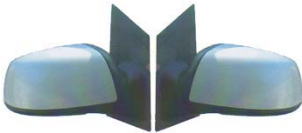

## FORD FOCUS MK2 2005-2006 4 DOOR

**1 FRONT BUMPER**

**2 REAR BUMPER**

**3 GRILLE CP**

**4 HEAD LAMP**

**5 HEAD LAMP MB RIM**

**6 HEAD LAMP XENON**

**7 FOG LAMP COVER W/O HOLE**

**8 FOG LAMP COVER W/HOLE**

**9 FOG LAMP**

**10 SIDE LAMP**

**11 TAIL LAMP**

**12 DOOR MIRROR**

**13 DOOR MIRROR**

**14 DECORATIVE FOR MIRROR**

**15 INNER FENDER**