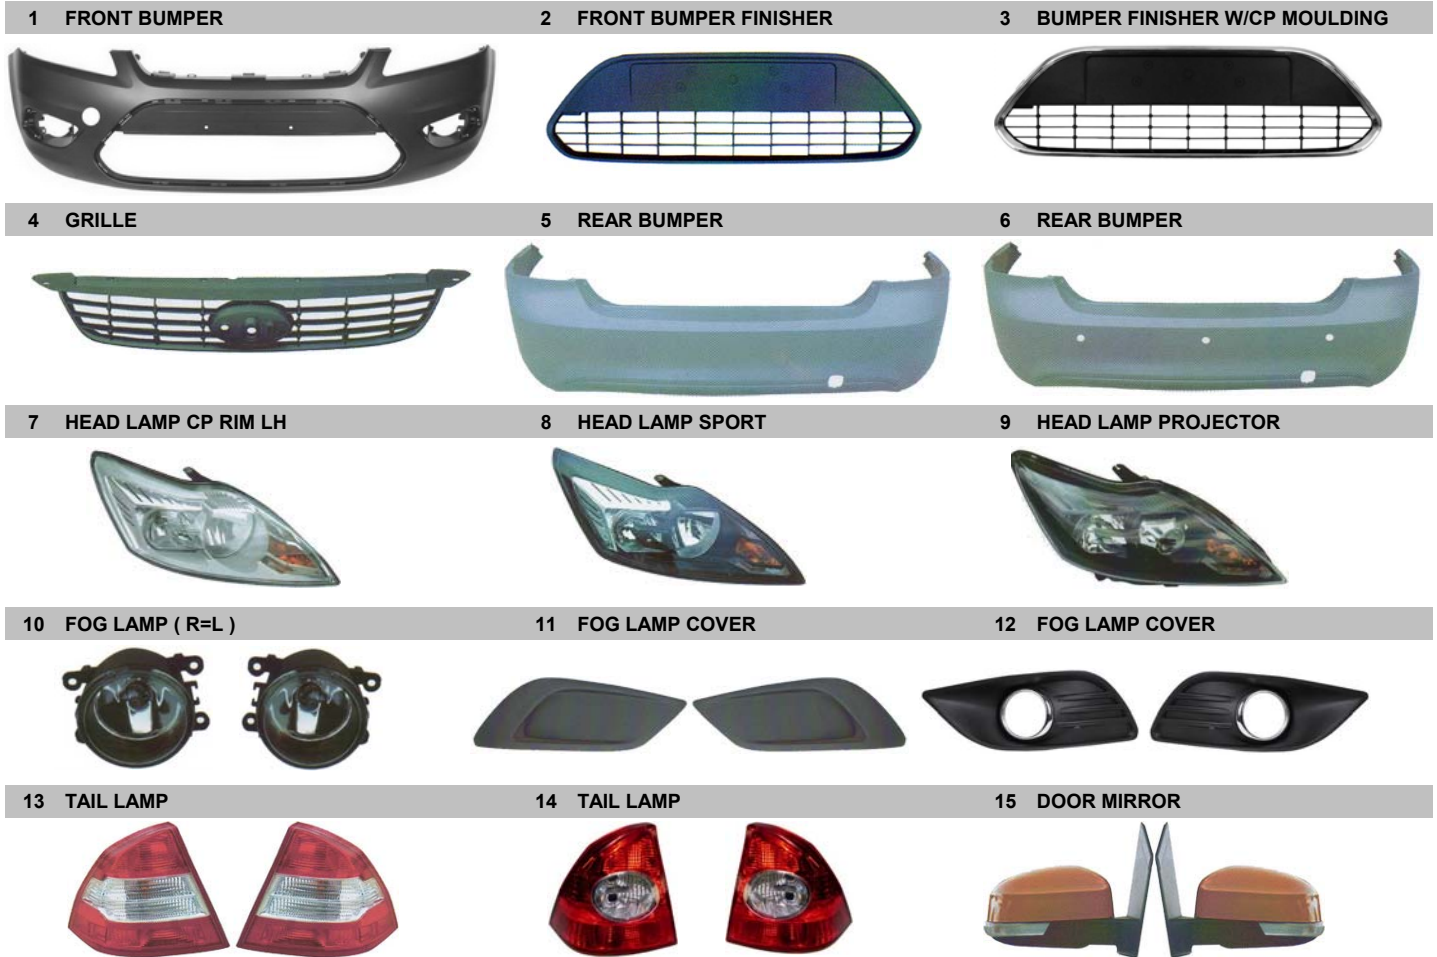

## FORD FOCUS 2009-2010 4 DOOR

NO	CODE	DESCRIPTION	MODEL	YEAR	OEM	PCS	NW	GW	M3	PART LINK
1	FDB047 NA	FRONT BUMPER	FOCUS	'09-'10	8M51-17757-AF	1	4.50	5.00	0.0600	
2	FDBF047 NA	FRONT BUMPER FINISHER	FOCUS	'09-'10	8M51-17B968-AC	25	22.80	22.80	0.4348	
3	FDBS047 NA	BUMPER FINISHER W/CP MOULDING	FOCUS	'09-'10	8M51-8C436-AD	1	0.92	0.98	0.0031	
4	FDG047 NA	GRILLE	FOCUS	'09-'10	8M51-8200-AD	1				
5	FDB048 NA	REAR BUMPER	FOCUS	'09-'10	8M51-17906-CC	1	4.50	5.00	0.0600	
6	FDB048 NB	REAR BUMPER	FOCUS	'09-'10	8M51-F17906-EXCWA	1				
7	FDHL047 RA	HEAD LAMP CP RIM LH	CP BASE FOCUS	'09-'10	8M51-13W029-EC	1				
	FDHL047 LA	HEAD LAMP CP RIM RH	CP BASE FOCUS	'09-'10	8M51-13W030-EC	1				
8	FDHL047 RB	HEAD LAMP RH SPORT	BK BASE FOCUS	'09-'10	8M51-13W029-EC	1				
	FDHL047 LB	HEAD LAMP LH SPORT	BK BASE FOCUS	'09-'10	8M51-13W030-EC	1				
9	FDHL047 RC	HEAD LAMP RH PROJECTOR	BK BASE FOCUS	'09-'10	8M51-13W029-EC	1				
	FDHL047 LC	HEAD LAMP LH PROJECTOR	BK BASE FOCUS	'09-'10	8M51-13W030-EC	1				
10	FDFL045 NA	FOG LAMP ( R=L )	FOCUS	'07-'10	2N11-15201-AB	10			0.0300	
11	FDFC047 RA	FOG LAMP COVER RH	W/O HOLE FOCUS	'09-'10	8M51-19952-BE	1				
	FDFC047 LA	FOG LAMP COVER LH	W/O HOLE FOCUS	'09-'10	8M51-19953-BE	1				
12	FDFC047 RB	FOG LAMP COVER RH	W/ HOLE FOCUS	'09-'10	8M51-19951-AE	1				
	FDFC047 LB	FOG LAMP COVER LH	W/ HOLE FOCUS	'09-'10	8M51-19952-AE	1				
13	FDL047 RA	TAIL LAMP RH	RECTANGLE FOCUS	'09-'10	8M59-13404-BA	1	0.75	1.00	0.0300	
	FDL047 LA	TAIL LAMP LH	RECTANGLE FOCUS	'09-'10	8M59-13405-BA	1	0.75	1.00	0.0300	
14	FDL048 RA	TAIL LAMP RH	ROUND FOCUS	'09-'10	8M51-13A602-AA	1	0.75	1.00	0.0300	
	FDL048 LA	TAIL LAMP LH	ROUND FOCUS	'09-'10	8M51-13A603-AA	1	0.75	1.00	0.0300	
15	FDMR047 RA	DOOR MIRROR RH	EUROPE FOCUS	'09-'10		1				
	FDMR047 LA	DOOR MIRROR LH	EUROPE FOCUS	'09-'10		1				