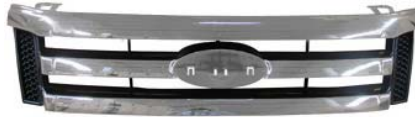

## FORD RANGER 2011-2013

**1 F. BUMPER BK**

**2 GRILLE CP/BK**

**3 GRILLE GYM/BK**

**4 GRILLE PROFORMANCE BK**

**5 GRILLE FULL CHROME PERFORMANCE**

**6 REAR BUMPER PLASTIC ABS COLOR SETS**

**7 REAR BUMPER BK**

**8 REAR BUMPER CP**

**9 REAR BUMPER COVER PLASTIC UPPER**

**10 SIDE STEP OEM STYLE**

**11 SIDE STEP ROUND WITH STEP SETS**

**12 FOG LAMP**

**13 FOG LAMP COVER**

NO	CODE	DESCRIPTION	MODEL	YEAR	OEM	PCS	NW	GW	M3	PART LINK
1	FDB039 NA	F. BUMPER BK	DURATORQUE	'11-'12	UC9P-50-031A	1	3.62	3.94	0.0600	
2	FDG039 NA	GRILLE CP/BK	DURATORQ	'11-'12	AB39-8178-AD	1	2.00	2.00	0.0813	
3	FDG039 NB	GRILLE GYM/BK	DURATORQUE	'12-'13		1	1.92	1.98	0.0813	
4	FDG040 NA	GRILLE PROFORMANCE BK	RANGER	'13		1	1.09	1.15	0.0813	
5	FDG040 NB	GRILLE FULL CHROME PERFORMANCE	RANGER	'13-'14		1	1.20	1.20	0.0813	
6	FDB040 NA	REAR BUMPER PLASTIC ABS COLOR SETS	DURATORQUE	'12-'14		1	6.00	8.00	0.0300	
7	FDIB039 NA	REAR BUMPER BK	RANGER	'11		1	14.00	15.00	0.0575	
8	FDIB039 NB	REAR BUMPER CP	RANGER	'11		1	14.18	15.00	0.0575	
9	FDSP039 UA	REAR BUMPER COVER PLASTIC UPPER	RANGER	'11-'18	EB3B-17-B810AA	5	6.35	8.88	0.2630	
10	ST-039 FD	SIDE STEP OEM STYLE	RANGER	11-12	ST-039 FD	1	14.74	14.74	0.0400	
11	ST-049 FD	SIDE STEP ROUND WITH STEP SETS	DURATORQUE	'11-'13		1	6.00	8.00	0.0600	
12	FDL039 RA	FOG LAMP RH	RANGER	'11-'12		24	13.20	18.00	0.1057	
	FDL039 LA	FOG LAMP LH	RANGER	'11-'12		24	13.20	18.00	0.1057	
13	FDFC039 LA	FOG LAMP COVER LH	RANGER	'11-'12	UC9N-50-C21C	1	0.07	0.08	0.0019	
	FDFC039 RA	FOG LAMP COVER RH	RANGER	'11-'12	UC9N-50-C11C	1	0.07	0.08	0.0019	