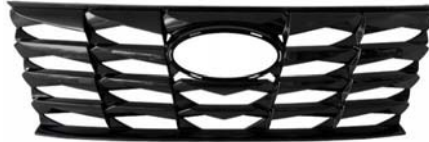

HYUNDAI TUCSON 2021

1 FRONT BUMPER 5 IN 1

86511-N7000 (B)
86543-N7000 (BF)
86512-N7000 (P)
86696-N7000 (BM)
86577-N7000 (LP)

2 GRILLE MAT GY

3 REAR BUMPER

4 FRONT BUMPER BRACKET

5 COVER REAR SIDE BUMPER

6 REAR BUMPER BRACKET

7 FRONT BUMPER HOOK HOLE COVER

8 FOG LAMP SUPPORT

9 INNER FENDER

10 COVER-RR BUMPER LWR WHOLE

11 COVER-RR BUMPER LWR STD W/O HOLE

12 SKID PLATE-RR BUMPER W/ONE MUFFFE HO

13 SKID PLATE-RR BUMPER W/O MUFFFE HOLE