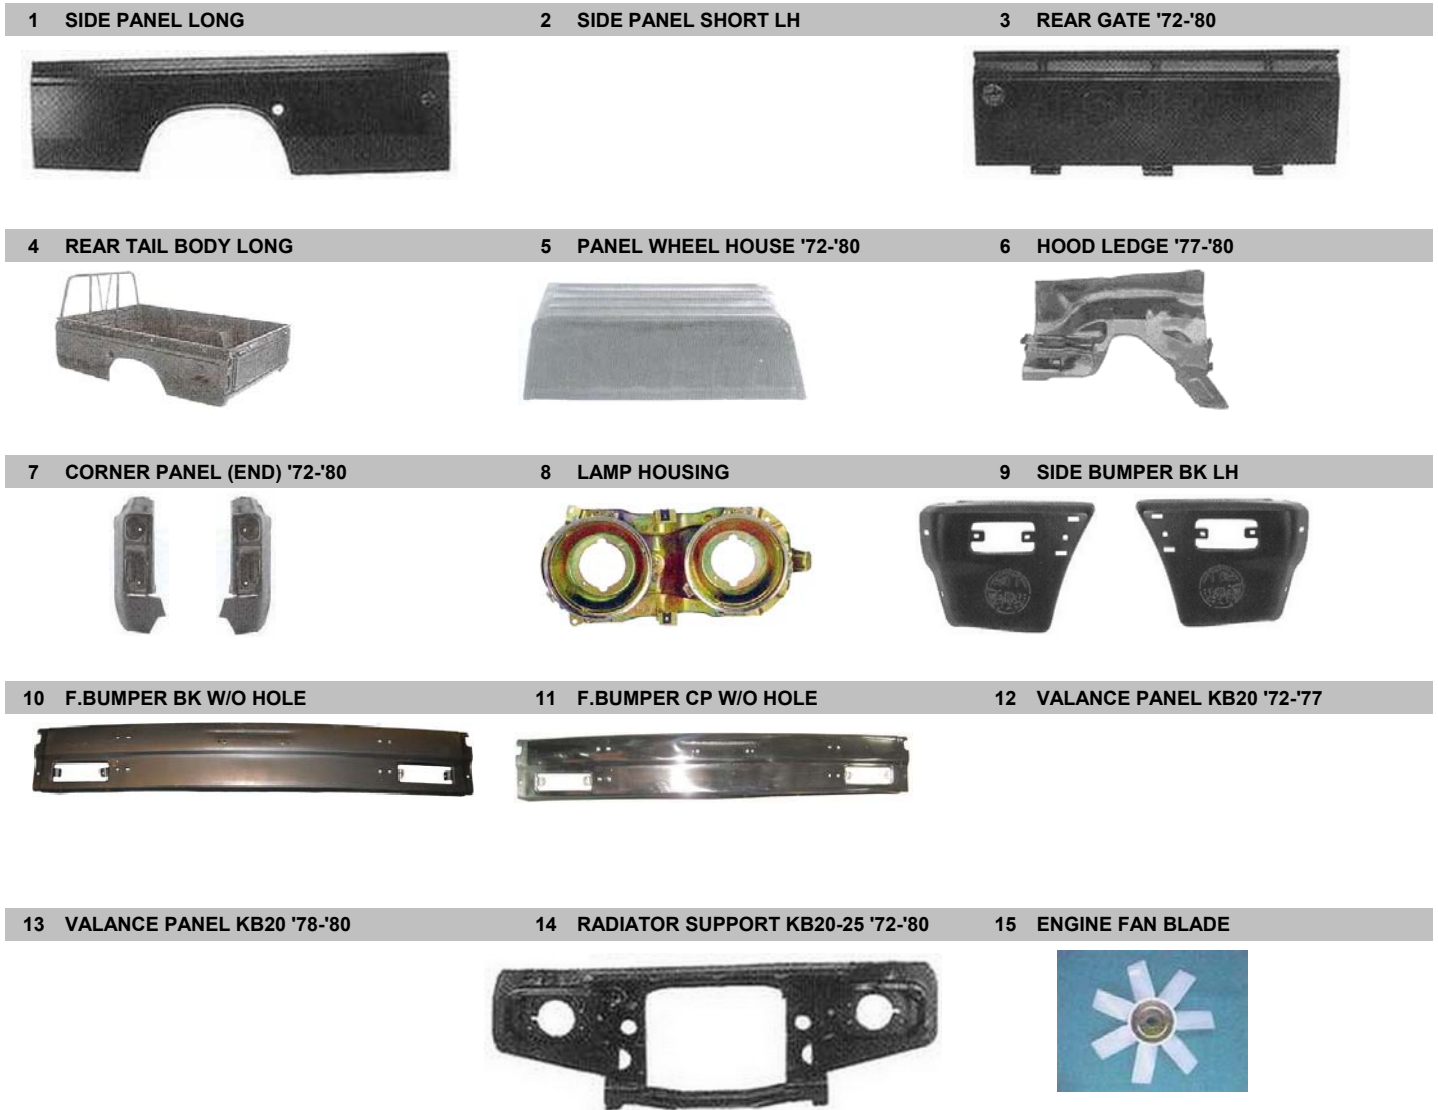

ISUZU FASTER KB / GM CHEVY LUV PICK UP 1972-1980

NO	CODE	DESCRIPTION	MODEL	YEAR	OEM	PCS	NW	GW	M3	PART LINK
1	IZSP001 LA	SIDE PANEL LONG	ISUZU KB20	'72-'80	5-66200-115-1	2	6.00	8.00	0.0500	
	IZSP001 RA	SIDE PANEL LONG	ISUZU KB20	'72-'80	5-66200-115-0	2	6.00	8.00	0.0500	
2	IZSP001 LB	SIDE PANEL SHORT LH	KB20	'72-'80	5-66200-091-1	2	5.50	6.00	0.0800	
	IZSP001 RB	SIDE PANEL SHORT RH	KB20	'72-'80	5-66200-090-1	2	5.50	6.00	0.0800	
3	IZT001 NA	REAR GATE '72-'80	KB20-25	'72-'80	5-66500-112-0	1	12.00	13.00	0.0600	
4	IZTB001 NA	REAR TAIL BODY LONG	KB20	'72-'80		1	150.00	160.00	2.5000	
5	IZWH001 LA	PANEL WHEEL HOUSE '72-'80	KB20	'72-'80	9-61202-163-2	1	1.00	1.50	0.0200	
	IZWH001 RA	PANEL WHEEL HOUSE '72-'80	KB20	'72-'80	9-61202-162-2	1	1.00	1.50	0.0200	
6	IZHL001 LA	HOOD LEDGE '77-'80	KB20	'72-'80		1	3.00	5.00	0.0300	
	IZHL001 RA	HOOD LEDGE '72-'80	KB20	'72-'80		1	3.00	5.00	0.0300	
7	IZE001 LA	CORNER PANEL (END) '72-'80	KB20-25	'72-'80	5-66200-050-1	1	0.50	0.50	0.0100	
	IZE001 RA	CORNER PANEL (END) '72-'80	KB20-25	'72-'80	5-66200-049-1	1	0.50	0.50	0.0100	
8	IZLH001 LH	LAMP HOUSING	KB20	'72-'80		10	4.00	5.00	0.0600	
	IZLH001 RA	LAMP HOUSING	KB20	'72-'80		10	4.00	5.00	0.0600	
9	IZSB001 LA	SIDE BUMPER BK LH	KBD56	'81-'87	8-94233-274/7-0	20	12.00	13.95	0.0733	
	IZSB001 RA	SIDE BUMPER BK RH	KBD56	'81-'87	8-94233-273/6-0	20	12.00	13.95	0.0733	
10	IZIB001 NA	F.BUMPER BK W/O HOLE	KBD56	'81-'85	8-94233-275-3	1	4.09	4.09	0.0282	
11	IZIB001 NB	F.BUMPER CP W/O HOLE	KBD56	'86-'87	8-94217-667-0	1	4.09	4.09	0.0282	
12	IZP002 NA	VALANCE PANEL KB20 '72-'77	KB20	'72-'77	5-65400-081-0	5	6.00	7.00	0.0300	
13	IZP002 NB	VALANCE PANEL KB20 '78-'80	KB20	'78-'80		5	10.00	11.00	0.0300	
14	IZR001 NA	RADIATOR SUPPORT KB20-25 '72-'80	KB20-25	'72-'80		1	8.00	9.00	0.1000	
15	EFB001 IZ	ENGINE FAN BLADE	KBD		5-13660-234-0	1	0.54	0.58	0.0096