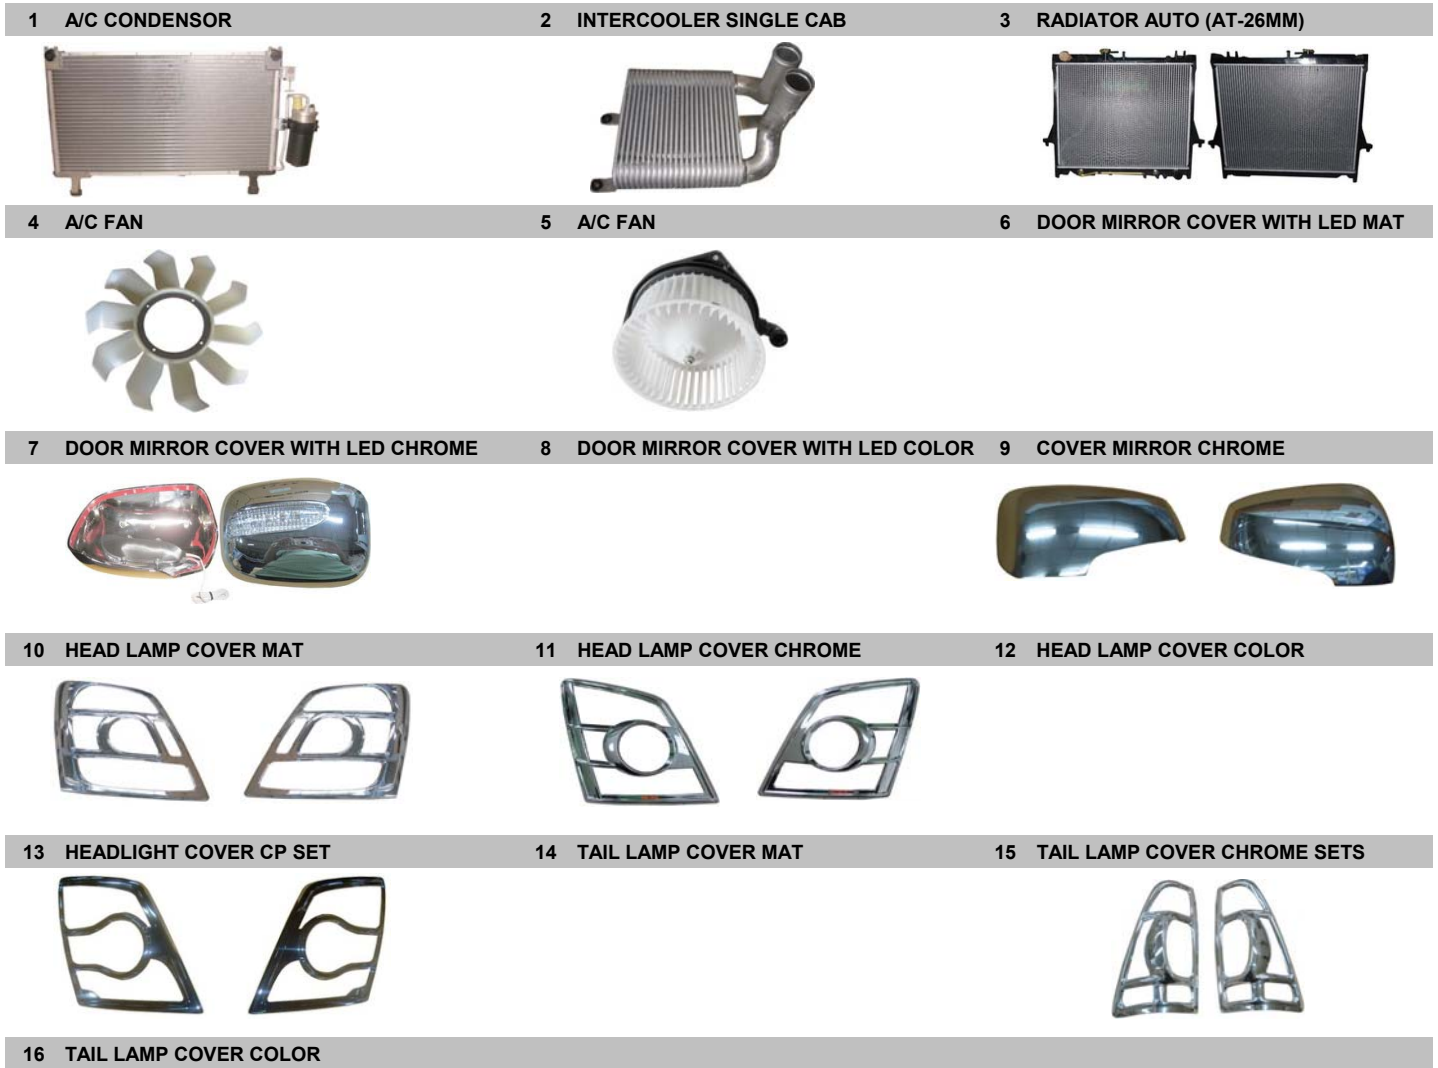

ISUZU D-MAX COMMONRAIL '2006-'2008 / GOLD SERIES

NO	CODE	DESCRIPTION	MODEL	YEAR	OEM	PCS	NW	GW	M3	PART LINK
1	IZCD047 NA	A/C CONDENSOR	D-MAX	'07	8-98071-118-0	1	5.59	6.04		
2	IZIC047 NA	INTERCOOLER SINGLE CAB	D-MAX	'07-'08	8-98094-179-0	1	2.80	3.50		
3	IZRD047 NA	RADIATOR AUTO (AT-26MM)	D-MAX 06- ATM	06	8-98047-679-0	1	6.00	7.00	0.0853	
4	8-97944-150-0	A/C FAN	D-MAX	'07-'08	8-97944-150-0	1				
5	8-97321-270-0	A/C FAN	D-MAX	'05-'06	8-97321-270-0	1	1.27	1.41	0.0060	
6	IZMC037 LA	DOOR MIRROR COVER WITH LED MAT LH	D-MAX/CHEVY	'06-'07		1				
	IZMC037 RA	DOOR MIRROR COVER WITH LED MAT RH	D-MAX/CHEVY	'06-'07		1				
7	IZMC037 LB	DOOR MIRROR COVER WITH LED CHROME LH	D-MAX/CHEVY	'06-'07		10	7.60	11.80	0.1458	
	IZMC037 RB	DOOR MIRROR COVER WITH LED CHROME RH	D-MAX/CHEVY	'06-'07		10	0.76	11.80	0.1458	
8	IZMC037 LC	DOOR MIRROR COVER WITH LED COLOR LH	D-MAX/CHEVY	'06-'07		1				
	IZMC037 RC	DOOR MIRROR COVER WITH LED COLOR RH	D-MAX/CHEVY	'06-'07		1				
9	8-98092-084-0	COVER MIRROR LH CHROME	OEM D-MAX	07-09	8-98092-084-0	1	0.10	0.20	0.0044	
	8-98092-083-0	COVER MIRROR RH CHROME	OEM D-MAX	07-09	8-98092-083-0	1	0.10	0.20	0.0044	
10	IZHC049 LA	LH-HEAD LAMP COVER MAT	D-MAX	'07		10	6.00	7.50	0.0158	
	IZHC049 RA	HEAD LAMP COVER MAT RH	D-MAX	'07		10	6.00	7.50	0.0158	
11	IZHC049 LB	HEAD LAMP COVER CHROME LH	D-MAX	'07		1	0.31	0.57	0.0144	
	IZHC049 RB	HEAD LAMP COVER CHROME RH	D-MAX	'07		1	0.31	0.57	0.0144	
12	IZHC049 LC	HEAD LAMP COVER COLOR LH	D-MAX	'07		1				
	IZHC049 RC	HEAD LAMP COVER COLOR RH	D-MAX	'07		1				
13	IZHC049 SB	HEADLIGHT COVER CP SET	D-MAX	'06-'08		1				
14	IZTC049 SA	TAIL LAMP COVER MAT	D-MAX	'07-'08		1				
15	IZTC049 SB	TAIL LAMP COVER CHROME SETS	D-MAX	'07-'08		1				
16	IZTC049 SC	TAIL LAMP COVER COLOR	D-MAX	'07-'08		1