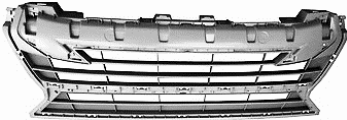

ISUZU D-MAX SPARK 2019-2021

1 GRILLE INNER LOWER BASE BKG SPARK

2 GRILLE LOWER MOULDING ALL CP

3 GRILLE LOWER BKG/CP MOULDING SPARK
2 PCS SET

4 GRILLE INNER LOWER BASE MAT BK SPARK

5 GRILLE LOWER MOULDING MAT BK

6 GRILLE LOWER BKG/CP MOULDING SPARK
2 PCS SET

7 GRILLE INNER UPPER PRIMER/BKG SPARK/ V CROS

8 GRILLE UPPER MOULDING ALL CP

9 GRILLE UPPER BKG/ CP MOULDING
SPARK / V CROSS SETS 2 PCS

10 GRILLE INNER UPPER MAT BK SPARK / V CROSS