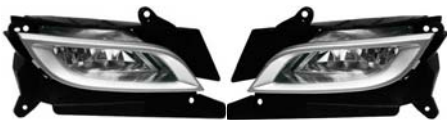

## MAZDA 3 H/B 5 DOOR 2000 CC 2010-2011

**1 FRONT BUMPER BK 2000 CC**

**2 FRONT BUMPER PRIME 2000 CC**

**3 FRONT BUMPER FINISHER 2000 CC**

**4 REAR BUMPER**

**5 HEAD LAMP 1600-2000CC**

**6 FOG LAMP COVER 2000 CC WITH HOLE**

**7 FOG LAMP 2000 CC**

**8 TAIL LAMP**

**9 TAIL LAMP REFLECTOR**

**10 REAR BUMPER REFLECTOR**

NO	CODE	DESCRIPTION	MODEL	YEAR	OEM	PCS	NW	GW	M3	PART LINK
1	MZB113 NA	FRONT BUMPER BK 2000 CC	MAZDA 3	'10-'12	BCW8-50-031	1	2.98	3.40	0.1200	
2	MZB113 NC	FRONT BUMPER PRIME 2000 CC	MAZDA 3	'10-'12	BCW8-50-031	1	2.89	3.31	0.1200	
3	MZBF113 NA	FRONT BUMPER FINISHER 2000 CC	MAZDA 3 SEDAN	'10-'12	BCW8-50-111	5	6.00	7.19	0.1200	
4	MZB118 NA	REAR BUMPER	2000 CC MAZDA 3 5 DOOR	10-11	BBM4-50-221M BB	1				
5	MZHL111 LA	HEAD LAMP LH 1600-2000CC	MAZDA 3 4-5 DOOR	'10-'11	BBP2-51-0L0K	1	3.61	3.90		
	MZHL111 RA	HEAD LAMP RH 1600-2000CC	MAZDA 3 4-5 DOOR	'10-'11	BBP2-51-0K0L	1	5.39	5.82		
6	MZFC113 LA	FOG LAMP COVER LH 2000 CC	W/ HOLE	10-11		1				
	MZFC113 RA	FOG LAMP COVER RH 2000 CC	W/ HOLE	10-11		1				
7	MZFL113 LA	FOG LAMP LH 2000 CC			BBP3-51-690B	1	0.53	0.57		
	MZFL113 RA	FOG LAMP RH 2000 CC			BBP3-51-680B	1				
8	MZL117 LA	TAIL LAMP LH	LED MAZDA 3 5 DOOR	10-11		1				
	MZL117 RA	TAIL LAMP RH	LED MAZDA 3 5 DOOR	10-11		1				
9	MZRL115 LA	TAIL LAMP REFLECTOR LH	CLEAR/RED MAZDA 3 5 DOOR	10-11		1				
	MZRL115 RA	TAIL LAMP REFLECTOR RH	CLEAR/RED MAZDA 3 5 DOOR	10-11		1				
10	MZBL112 LA	REAR BUMPER REFLECTOR LH	2000 CC MAZDA 3 5 DOOR	10-11		1				
	MZBL112 RA	REAR BUMPER REFLECTOR RH	2000 CC MAZDA 3 5 DOOR	10-11		1				