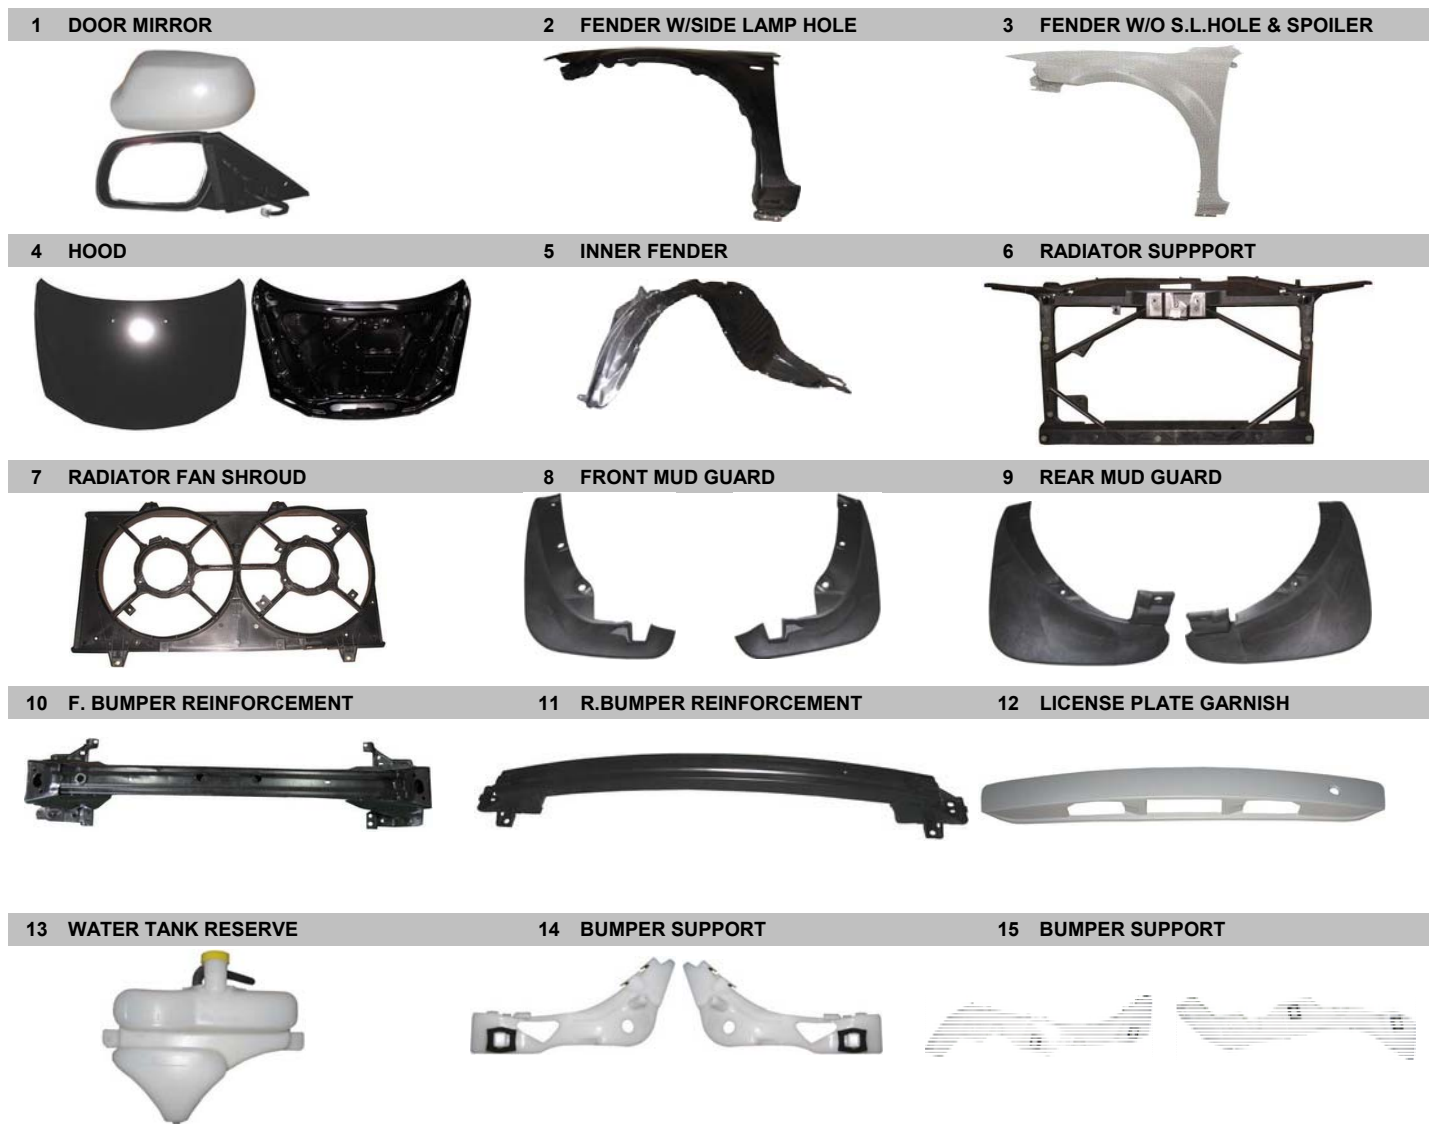

MAZDA 6 2004-2005

NO	CODE	DESCRIPTION	MODEL	YEAR	OEM	PCS	NW	GW	M3	PART LINK
1	MZMR015 LA	DOOR MIRROR LH	MAZDA 6	'03-'05	GJ6A-69-18ZE	6	6.00	8.00	0.0600	
	MZMR015 RA	DOOR MIRROR RH	MAZDA 6	'03-'05	GJ6A-69-12Z	6	6.00	8.00	0.0600	
2	MZF015 LA	FENDER W/SIDE LAMP HOLE LH	MAZDA 6	'03	GJ6A-52-211D	1	2.00	2.95	0.0800	
	MZF015 RA	FENDER W/SIDE LAMP HOLE RH	MAZDA 6	'03	GJ6A-52-111D	1	2.00	2.95	0.0800	
3	MZF015 LB	FENDER W/O S.L.HOLE & SPOILER	MAZDA 6	'03	GK2A-52-211B	1	2.00	2.95	0.0800	
	MZF015 RB	FENDER W/O S.L.HOLE & SPOILER	MAZDA 6	'03	GK2A-52-111B	1	2.00	2.95	0.0800	
4	MZH015 NA	HOOD	MAZDA 6	'03	GJ6A-52-310D	1	13.50	15.00	0.1624	
5	MZIF015 LA	INNER FENDER LH	MAZDA 6	'03-'05	GJ6A-56-130D	10	5.10	5.10	0.0400	
	MZIF015 RA	INNER FENDER RH	MAZDA 6	'03-'05	GJ6A-56-140D	10	5.10	5.10	0.0400	
6	MZR015 NA	RADIATOR SUPPPORT	MAZDA 6	'03	GJ6A-53-110A	1	3.54	3.54	0.0600	
7	MZRF015 NA	RADIATOR FAN SHROUD	MAZDA 6	'03-'05	L330-15-210A	1	1.03	1.75	0.0401	
8	MZMG015 F LA	FRONT MUD GUARD LH	MAZDA 6	'03-'05		15	1.80	1.80	0.0766	
	MZMG015 F RA	FRONT MUD GUARD RH	MAZDA 6	'03-'05		15	1.80	1.80	0.0766	
9	MZMG015 R LA	REAR MUD GUARD LH	MAZDA 6	'03-'05		10	4.00	6.00	0.0500	
	MZMG015 R RA	REAR MUD GUARD RH	MAZDA 6	'03-'05		10	4.00	6.00	0.0500	
10	MZBR015 NA	F. BUMPER REINFORCEMENT	MAZDA 6	'04-'05	GJ6A-50-070A	1	4.00	4.36	0.0580	
11	MZBR016 NA	R.BUMPER REINFORCEMENT	MAZDA 6	'04-'05		1				
12	MZLP015 NA	LICENSE PLATE GARNISH	MAZDA 6	'04-'06		10	3.00	4.00	0.0400	
13	MZTR015 NA	WATER TANK RESERVE	MAZDA 6	'03-'05	L327-15-351A	1	0.24	0.24	0.2598	
14	MZBS015 LA	BUMPER SUPPORT LH	MAZDA 6	'02-'04	GJ6A-50-E12C	30	1.00	1.00	0.0151	
	MZBS015 RA	BUMPER SUPPORT RH	MAZDA 6	'02-'04	GJ6A-50-E11C	30	1.00	1.00	0.0151	
15	MZBS016 LA	BUMPER SUPPORT LH	MAZDA 6	'02-'04	GJ6A-50-2J1E	1	1.00	1.50	0.0200	
	MZBS016 RA	BUMPER SUPPORT RH	MAZDA 6	'02-'04	GJ6A-50-2H1E	1	1.00	1.50	0.0200