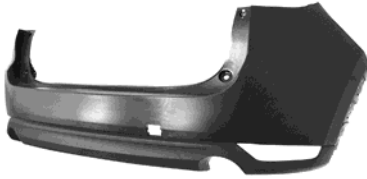

MAZDA CX-5 2018

1 FRONT BUMPER

2 GRILLE BK W/CP MOULDING

3 GRILLE MOULDING UPPER

4 REAR BUMPER

5 HEAD LAMP CLEAR

6 LAMP(R),RR COMB

7 TAIL LAMP INSIDE RH

8 FOG LAMP

9 FOG LAMP COVER W/HOLE

10 REAR BUMPER REFLECTOR

11 FRONT BUMPER BRACKET

12 REAR BUMPER BRACKET

NO	CODE	DESCRIPTION	MODEL	YEAR	OEM	PCS	NW	GW	M3	PART LINK
1	MZB081 NA	FRONT BUMPER	CX-5	'18	KDYA-50-031	1	4.50	5.00	0.0800	
2	MZG081 NA	GRILLE BK W/CP MOULDING	CX-5	'18	KD5A-50-710	1	3.06	3.31	0.1448	
3	MZHM081 NA	GRILLE MOULDING UPPER	CX-5	'18	KS5A-50-033	1	0.44	0.50	0.0208	
4	MZB082 NA	REAR BUMPER	CX-5	'18	KDYA-50-221	1	4.50	5.00	0.0800	
5	MZHL081 LA	HEAD LAMP CLEAR LH	CX-5	'18	KD5J-50-031F/041F	1	3.82	5.32	0.0868	
	MZHL081 RA	HEAD LAMP CLEAR RH	CX-5	'18	KD5L-50-031F/041F	1	3.82	5.32	0.0868	
6	K123-51-150	LAMP(R),RR COMB	CX-5	'18	K123-51-150G	1	2.73	2.95		
	K123-51-160	LAMP(L),RR COMB	CX-5	'18	K123-51-160G	1	3.08	3.33		
7	KB8B-51-3F0B	TAIL LAMP INSIDE RH	CX-5	'18	KB8B-51-3F0B	1	1.53	1.65		
	KB8B-51-3G0B	TAIL LAMP INSIDE LH	CX-5	'18	KB8B-51-3G0B	1	1.48	1.60		
8	MZFL081 LA	FOG LAMP LH	CX-5	'18	B63B-51-690	1				
	MZFL081 RA	FOG LAMP RH	CX-5	'18	B63B-51-680	1				
9	MZFC081 LB	FOG LAMP COVER W/HOLE LH	CX-5	'18	KB8B-50-C21C	1	0.08	0.09		
	MZFC081 RB	FOG LAMP COVER W/HOLE RH	CX-5	'18	KB8B-50-C11C	1	0.08	0.09		
10	MZBL082 LA	REAR BUMPER REFLECTOR LH	CX-5	'18	K123-51-5M0C	1	0.06	0.06		
	MZBL082 RA	REAR BUMPER REFLECTOR RH	CX-5	'18	K123-51-5L0C	1	1.22	1.32		
11	MZBS081 LA	FRONT BUMPER BRACKET LH	CX-5	'18	KB8A-50-0U1A	1	0.07	0.08		
	MZBS081 RA	FRONT BUMPER BRACKET RH	CX-5	'18	KB8A-50-0T1A	1	0.07	0.08		
12	MZBS082 LA	REAR BUMPER BRACKET LH	CX-5	'18	KB8A-50-2J1B	1	0.14	0.15		
	MZBS082 RA	REAR BUMPER BRACKET RH	CX-5	'18	KB8A-50-2H1B	1	0.14	0.15		