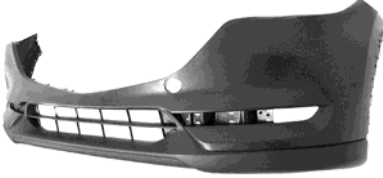

MAZDA CX-5 2018

1 FRONT BUMPER

2 GRILLE BK W/CP MOULDING

3 GRILLE MOULDING UPPER

4 REAR BUMPER

5 HEAD LAMP CLEAR

6 LAMP(R),RR COMB

7 TAIL LAMP INSIDE RH

8 FOG LAMP

9 FOG LAMP COVER W/HOLE

10 REAR BUMPER REFLECTOR

11 FRONT BUMPER BRACKET

12 REAR BUMPER BRACKET

NO	CODE	DESCRIPTION	MODEL	YEAR	OEM	PCS	NW	GW	M3	PART LINK
1	MZB081 NA	FRONT BUMPER	CX-5	'18	KDYA-50-031	1	4.50	5.00	0.0800	
2	MZG081 NA	GRILLE BK W/CP MOULDING	CX-5	'18	KD5A-50-710	1	3.06	3.31	0.1448	
3	MZHM081 NA	GRILLE MOULDING UPPER	CX-5	'18	KS5A-50-033	1	0.44	0.50	0.0208	
4	MZB082 NA	REAR BUMPER	CX-5	'18	KDYA-50-221	1	4.50	5.00	0.0800	
5	MZHL081 LA	HEAD LAMP CLEAR LH	CX-5	'18	KD5J-50-031F/041F	1	3.82	5.32	0.0868	
	MZHL081 RA	HEAD LAMP CLEAR RH	CX-5	'18	KD5L-50-031F/041F	1	3.82	5.32	0.0868	
6	K123-51-150	LAMP(R),RR COMB	CX-5	'18	K123-51-150G	1	2.73	2.95		
	K123-51-160	LAMP(L),RR COMB	CX-5	'18	K123-51-160G	1	3.08	3.33		
7	KB8B-51-3F0B	TAIL LAMP INSIDE RH	CX-5	'18	KB8B-51-3F0B	1	1.53	1.65		
	KB8B-51-3G0B	TAIL LAMP INSIDE LH	CX-5	'18	KB8B-51-3G0B	1	1.48	1.60		
8	MZFL081 LA	FOG LAMP LH	CX-5	'18	B63B-51-690	1				
	MZFL081 RA	FOG LAMP RH	CX-5	'18	B63B-51-680	1				
9	MZFC081 LB	FOG LAMP COVER W/HOLE LH	CX-5	'18	KB8B-50-C21C	1	0.08	0.09		
	MZFC081 RB	FOG LAMP COVER W/HOLE RH	CX-5	'18	KB8B-50-C11C	1	0.08	0.09		
10	MZBL082 LA	REAR BUMPER REFLECTOR LH	CX-5	'18	K123-51-5M0C	1	0.06	0.06		
	MZBL082 RA	REAR BUMPER REFLECTOR RH	CX-5	'18	K123-51-5L0C	1	1.22	1.32		
11	MZBS081 LA	FRONT BUMPER BRACKET LH	CX-5	'18	KB8A-50-0U1A	1	0.07	0.08		
	MZBS081 RA	FRONT BUMPER BRACKET RH	CX-5	'18	KB8A-50-0T1A	1	0.07	0.08		
12	MZBS082 LA	REAR BUMPER BRACKET LH	CX-5	'18	KB8A-50-2J1B	1	0.14	0.15		
	MZBS082 RA	REAR BUMPER BRACKET RH	CX-5	'18	KB8A-50-2H1B	1	0.14	0.15		