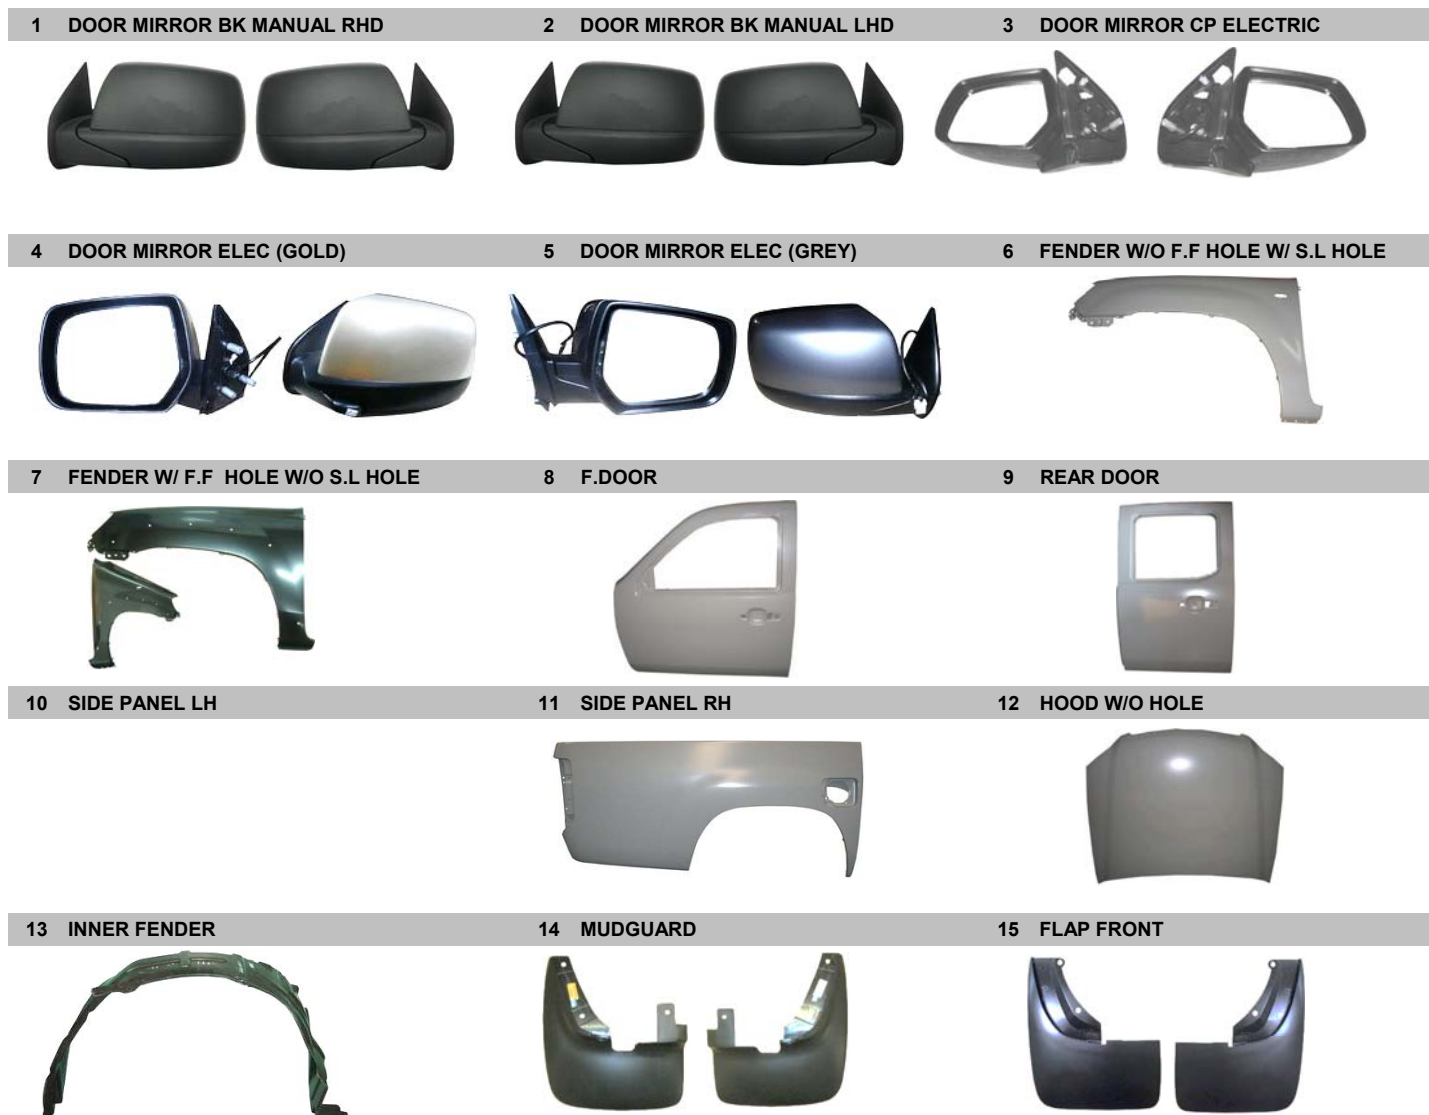

MAZDA BT-50 COMMON RAIL '2006

NO	CODE	DESCRIPTION	MODEL	YEAR	OEM	PCS	NW	GW	M3	PART LINK
1	MZMR035 LA	DOOR MIRROR LH BK MANUAL RHD	BT50	'06-'08	UR56-69-180	1	1.50	1.70	0.0140	
	MZMR035 RA	DOOR MIRROR RH BK MANUAL RHD	BT50	'06-'08	UR56-69-120	1	1.50	1.70	0.0140	
2	MZMR035 LC	DOOR MIRROR LH BK MANUAL LHD	BT50	'06-'08	UR56-69-180LHD	1				
	MZMR035 RC	DOOR MIRROR RH BK MANUAL LHD	BT50	'06-'08	UR56-69-120LHD	1				
3	UR57-69-180	DOOR MIRROR CP ELECTRIC LH	MAZDA BT-50 / FORD	'06	UR57-69-180/B/C	1				
	UR57-69-120	DOOR MIRROR CP ELECTRIC RH	MAZDA BT-50 / FORD	'06	UR57-69-120/B/C	1				
4	UR58-69-180-B04	DOOR MIRROR ELEC LH (GOLD)	FORD/BT50	'07	UR58-69-180-B04	1	1.47	1.66	0.0143	
	UR58-69-120-B04	DOOR MIRROR ELEC RH (GOLD)	FORD/BT50	'07	UR58-69-120-B04	1	1.19	1.69		
5	UR58-69-180-B50	DOOR MIRROR ELEC LH (GREY)	FORD/BT50	'07	UR58-69-180-B50	1				
	UR58-69-120-B50	DOOR MIRROR ELEC RH (GREY)	FORD/BT50	'07	UR58-69-120-B50	1	1.50	1.70	0.0144	
6	MZF035 LA	FENDER LH W/O F.F HOLE W/ S.L HOLE	BT50	'06-'09	UR56-UB9H-52-211D	1	3.00	3.76	0.0700	
	MZF035 RA	FENDER RH W/O F.F HOLE W/ S.L HOLE	BT50	'06-'09	UR56/UB9H-52-111D	1	3.00	3.76	0.0800	
7	MZF035 LB	FENDER LH W/ F.F HOLE W/O S.L HOLE	BT50	'06-'09	UR56-52-211D	1	3.00	3.76	0.0700	
	MZF035 RB	FENDER RH W/ F.F HOLE W/O S.L HOLE	BT50	'06-'09	UR56-52-111D	1	3.00	3.76	0.0800	
8	FDFD035 F LA	F.DOOR LH	RANGER/BT50	'06-'07	UR56-59-020E	1	17.00	17.95	0.1438	
	FDFD035 F RA	F.DOOR RH	RANGER/BT50	'06-'07	UR56-58-020E	1	17.00	17.95	0.1438	
9	FDFD035 R LA	REAR DOOR LH	RANGER/BT50	'07	UR63-73-020D	1	14.00	14.63	0.1348	
	FDFD035 R RA	REAR DOOR RH	RANGER/BT50	'07	UR63-72-020E	1	14.00	14.63	0.1348	
10	UR63-65-500K	SIDE PANEL LH	BT-50	'06-'07	UR63-65-500K	1				
11	UR63-65-400K	SIDE PANEL RH	BT-50	'06-'07	UR63-65-400K	1	20.72	22.38	0.2947	
12	MZH035 NA	HOOD W/O HOLE	BT50	'06-'09	UR56-52-310E	1	10.00	12.00	0.1200	
13	MZIF035 LA	INNER FENDER LH	BT50	'06-'09	UR56-56-141B	1	0.40	0.40	0.0200	
	MZIF035 RA	INNER FENDER RH	BT50	'06-'09	UR56-56-131B	1	0.40	0.40	0.0200	
14	UR56-51-851B	MUDGUARD LH	BT50	'06-'07	70-UR56-51-851 A	1	0.17	0.19	0.0067	
	UR56-51-841B	MUDGUARD RH	BT50	'06-'07	UR56-51-841B	1	0.17	0.19	0.0378	
15	UR59-51-851B	FLAP FRONT LH	BT50	'07-'09	UR59-51-851B	1	3.04	3.28		
	UR59-51-841B	FLAP FRONT LH	BT50	'07-'09	UR59-51-841B	1	3.04	3.28