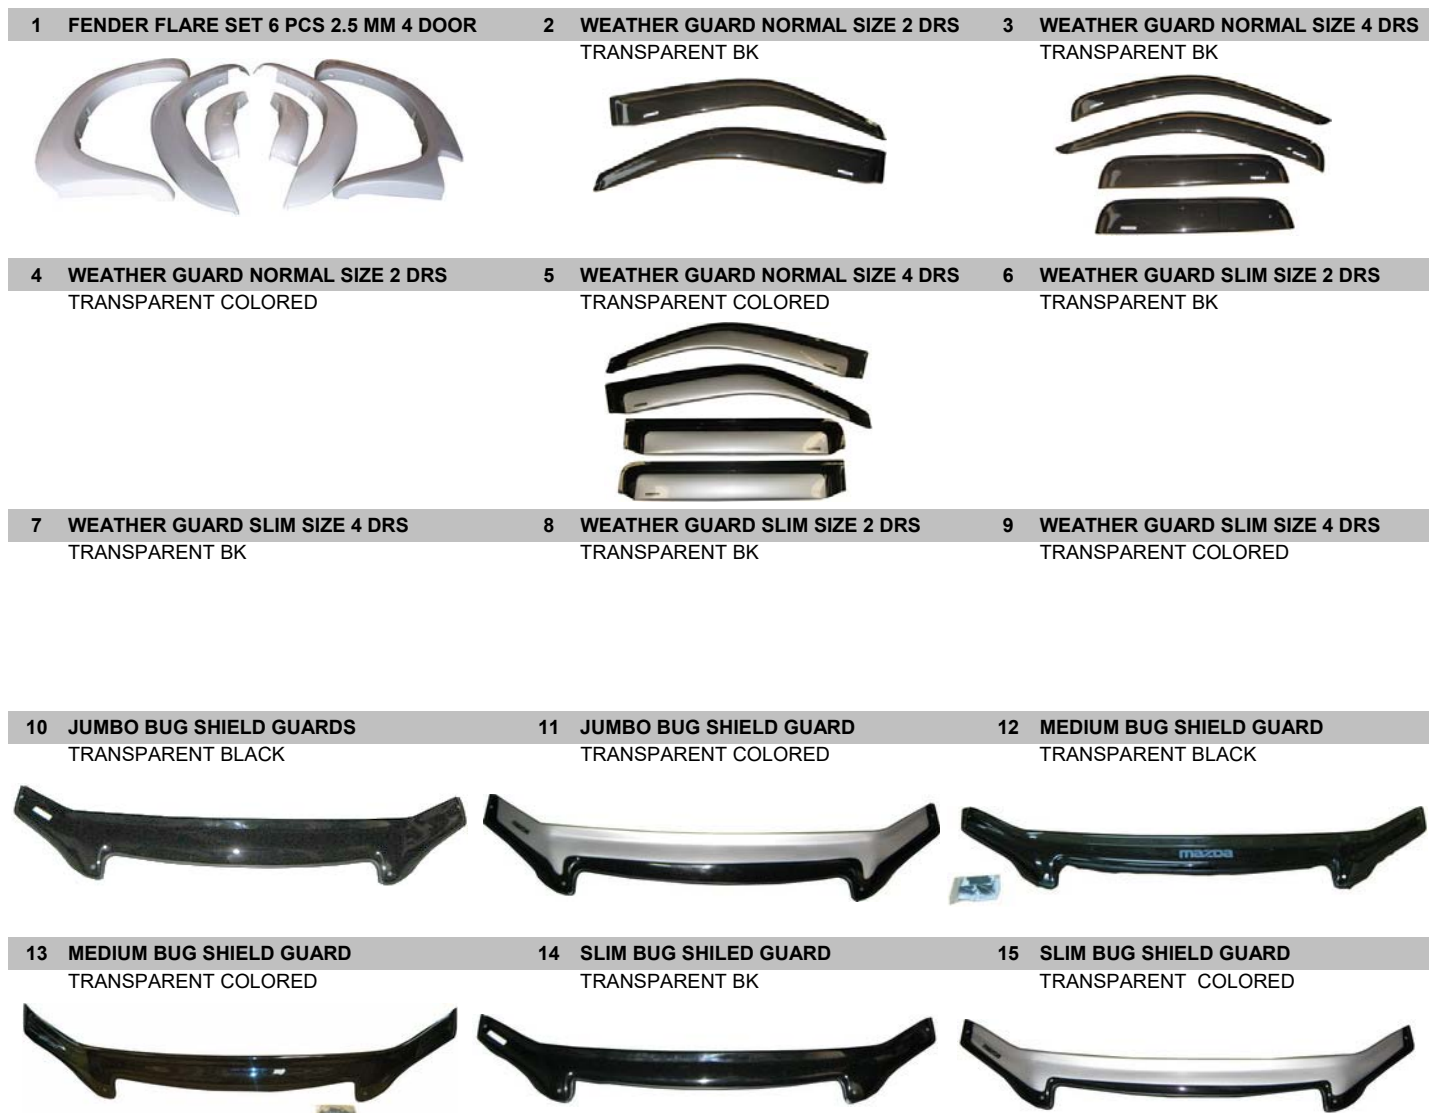

MAZDA BT-50 COMMON RAIL '2006

NO	CODE	DESCRIPTION	MODEL	YEAR	OEM	PCS	NW	GW	M3	PART LINK
1	MZFF035 SB	FENDER FLARE SET 6 PCS 2.5 MM 4 DOOR	MAZDA BT 50	'07-'08		1	3.58	4.77	0.1500	
2	MZWG035 MA	WEATHER GUARD NORMAL SIZE 2 DRS TRANSPARENT BK	BT-50	'06		1				
3	MZWG035 MB	WEATHER GUARD NORMAL SIZE 4 DRS TRANSPARENT BK	BT-50	'02-'05		1				
4	MZWG035 MC	WEATHER GUARD NORMAL SIZE 2 DRS TRANSPARENT COLORED	BT-50	'06		1				
5	MZWG035 MD	WEATHER GUARD NORMAL SIZE 4 DRS TRANSPARENT COLORED	BT-50	'06		1				
6	MZWG035 SA	WEATHER GUARD SLIM SIZE 2 DRS TRANSPARENT BK	BT-50	'06		1				
7	MZWG035 SB	WEATHER GUARD SLIM SIZE 4 DRS TRANSPARENT BK	BT-50	'06		1				
8	MZWG035 SC	WEATHER GUARD SLIM SIZE 2 DRS TRANSPARENT COLORED	BT-50	'06		1				
9	MZWG035 SD	WEATHER GUARD SLIM SIZE 4 DRS TRANSPARENT COLORED	BT-50	'06		1				
10	MZBG035 BA	JUMBO BUG SHIELD GUARDS TRANSPARENT BLACK	BT-50	'06		1	0.75	0.78	0.2301	
11	MZBG035 BC	JUMBO BUG SHIELD GUARD TRANSPARENT COLORED	BT-50	'06		1	0.82	0.85	0.2301	
12	MZBG035 MA	MEDIUM BUG SHIELD GUARD TRANSPARENT BLACK	BT-50	'06		1	0.75	0.78	0.2301	
13	MZBG035 MC	MEDIUM BUG SHIELD GUARD TRANSPARENT COLORED	BT-50	'06		1	0.75	0.78	0.2301	
14	MZBG035 SA	SLIM BUG SHILED GUARD TRANSPARENT BLACK	BT-50	'06		1	0.75	0.78	0.2301	
15	MZBG035 SC	SLIM BUG SHIELD GUARD TRANSPARENT COLORED	BT-50	'06		1	0.82	0.85	0.2301