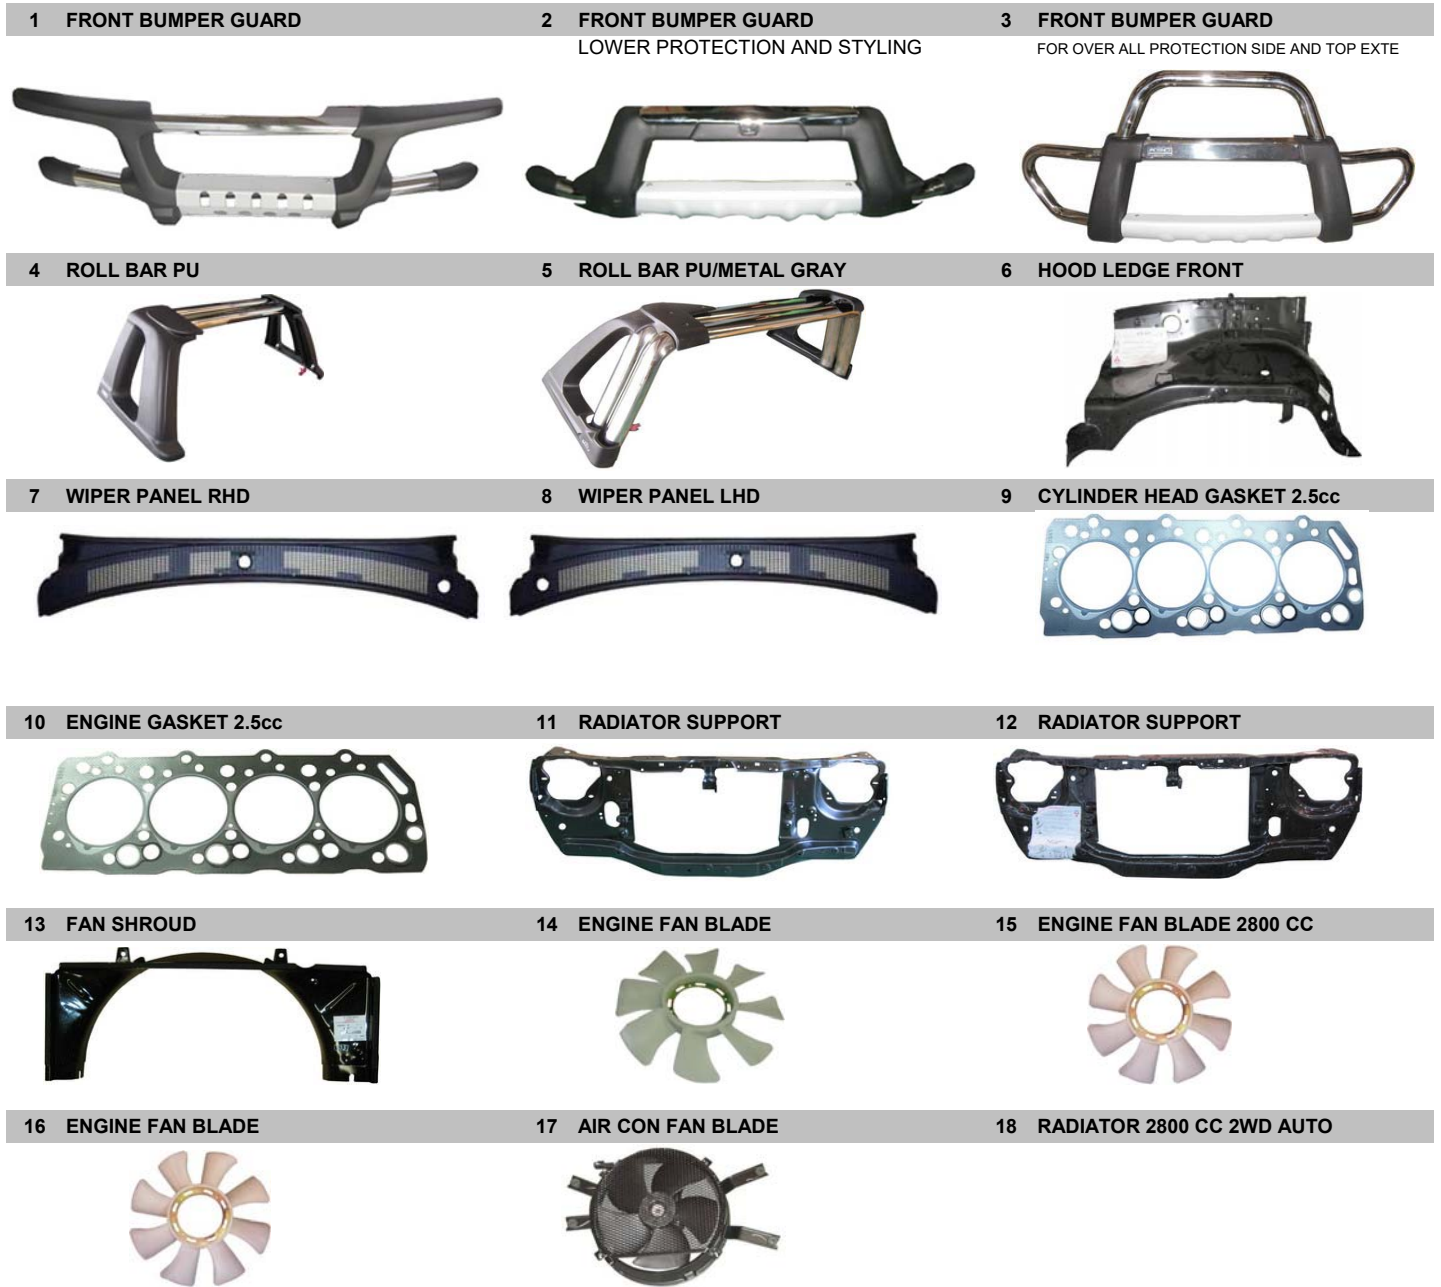

MITSUBISHI L200 PICK-UP (STRADA) '1999 / '2001-'2003 / '2004-'2005

NO	CODE	DESCRIPTION	MODEL	YEAR	OEM	PCS	NW	GW	M3	PART LINK
1	FG-045 MB	FRONT BUMPER GUARD	STRADA	'97-'05	FG-045 MB	1	15.00	18.00	0.1500	
2	FG-130B MB	FRONT BUMPER GUARD LOWER PROTECTION AND STYLING	STRADA	'99-'05		1				
3	FG-131DB MB	FRONT BUMPER GUARD FOR OVER ALL PROTECTION SIDE AND TOP EXTE	STRADA	'99-'05	AC-131-B	1	13.20	14.00	0.1680	
4	RB-009 MB	ROLL BAR PU	mitsubishi STRADA	'97-'05	RB-009 MB	1	15.00	18.00	0.1500	
5	RB-012 MB	ROLL BAR PU/METAL GRAY	mitsubishi STADA	'97-'05	RB-012 MB	1	15.00	18.00	0.1500	
6	MR178013T	HOOD LEDGE FRONT LH	STRADA	'99-'02	MR178013T	1	7.00	7.00	0.1689	
	MR178014T	HOOD LEDGE FRONT RH	STRADA	'99-'02	MR178014T	1	5.80	5.80	0.1520	
7	MBW040 NA	WIPER PANEL RHD	STRADA	'00-'05	MR109225	10	5.34	7.11	0.1200	
8	MBW040 NB	WIPER PANEL LHD	STRADA	'00-'05	MR109225	10	5.34	7.11	0.1197	
9	1005B425T	CYLINDER HEAD GASKET 2.5cc	STRADA	'99-'03	1005B425T	1	0.16	0.27	0.0012	
10	1005B426T	ENGINE GASKET 2.5cc	STRADA	'02	1005B426T	1	0.27	0.27	0.0012	
11	MBR040 NA	RADIATOR SUPPORT	L200 STRADA	'99-'02	MR439036MT	1	6.10	6.10	0.0800	
12	MR439036MT	RADIATOR SUPPORT	L200	'99	MR439036MT	1	6.50	6.50	0.1125	
13	MR127873T	FAN SHROUD	STRADA	'99-'03	MR127873T	1	0.11	0.11	0.0135	
14	EFB039 MB	ENGINE FAN BLADE	MAT7/WT L200 (2500 CC)	'97-'00	MD165631-7	20	10.06	12.06	0.1800	
15	EFB040 MB	ENGINE FAN BLADE 2800 CC	MAT7/WT STRADA 2800CC	'02-'05	ME085510-T	20	10.35	12.35	0.1755	
16	EFB040 NA	ENGINE FAN BLADE	MAT7/WT STRADA L200 (2800 CC)	'97-'99	ME085510-T	1				
17	MR146329MT	AIR CON FAN BLADE	STRADA L200	'99-'03	MR146329MT	1	1.90	2.80	0.0224	
18	MR355381T	RADIATOR 2800 CC 2WD AUTO	L200 2800 CC 2WD	'97-'03	MR355381T	1	4.00	4.50	0.0400