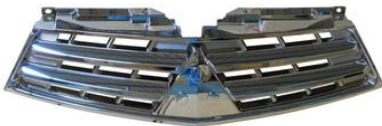

MITSUBISHI TRITON PLUS '2008-'2010

1 FRONT BUMPER W/O F/F HOLE

2 FRONT BUMPER W/ F.F. HOLE

3 REAR BUMPER SPORT

4 UNIVERSAL TUBE BUMPER SHORT MIN 30 CM

5 GRILLE CP/BK

6 GRILLE BK

7 GRILLE ALL CP