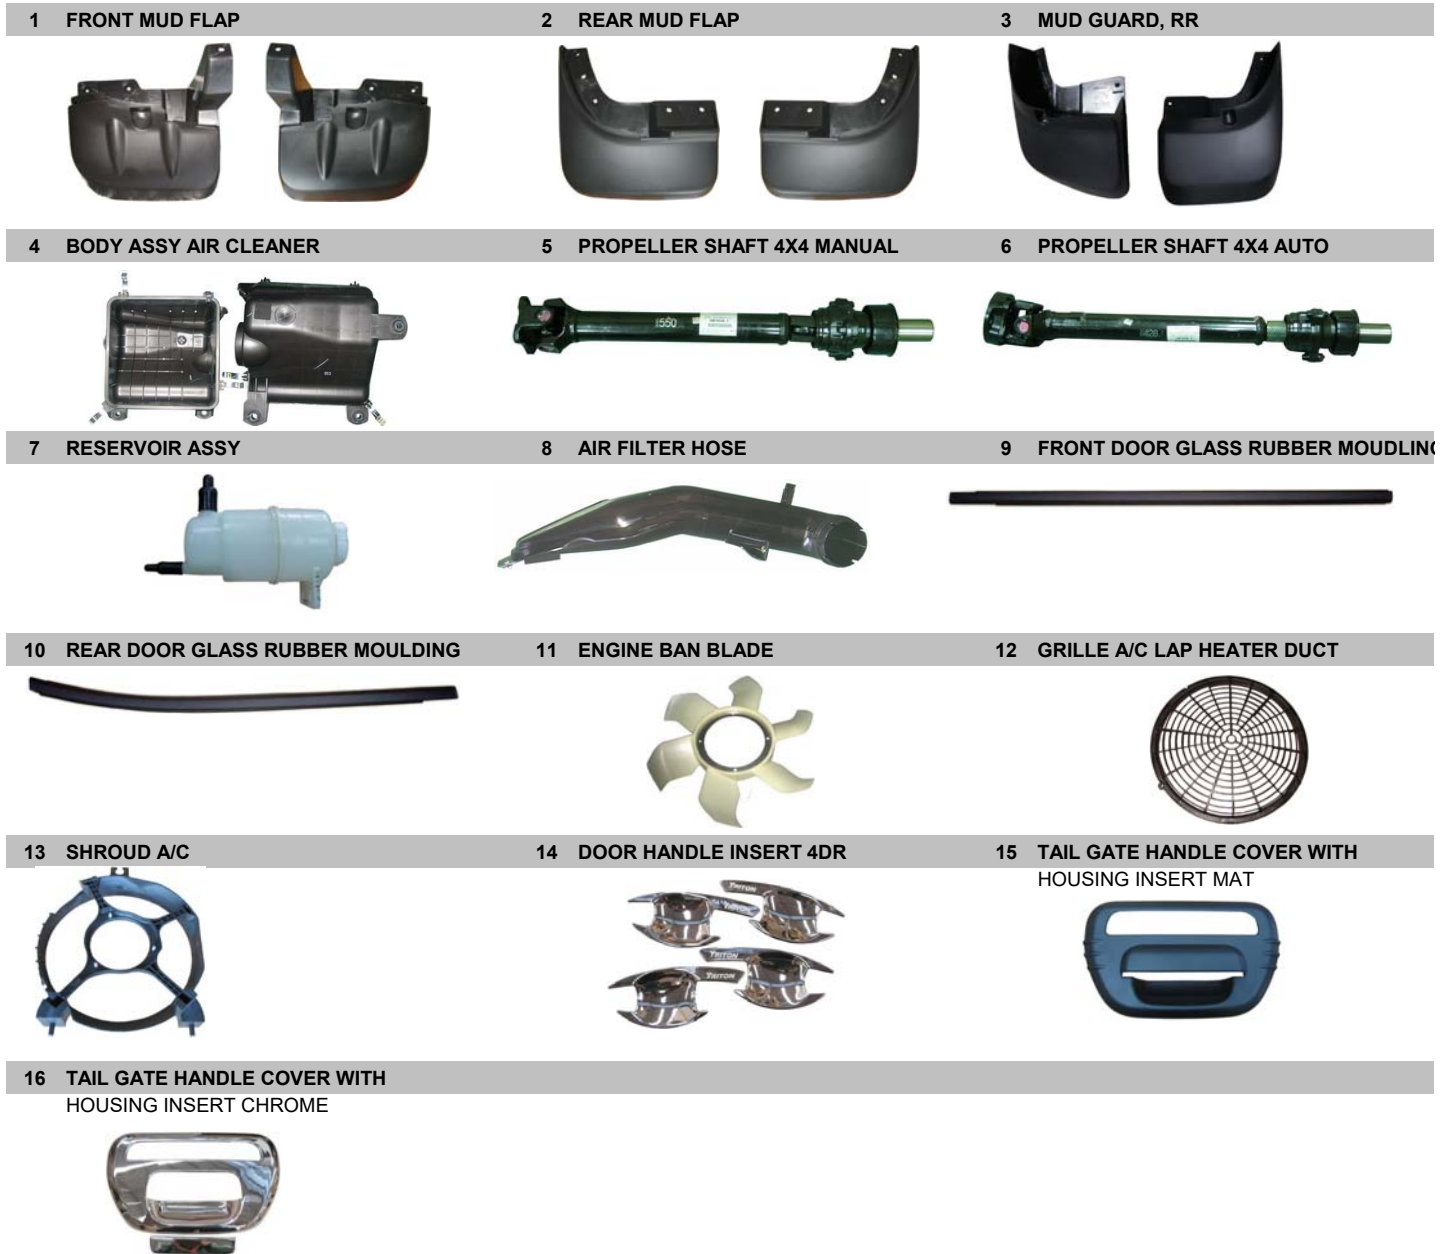

MITSUBISHI TRITON PLUS '2008-'2010

NO	CODE	DESCRIPTION	MODEL	YEAR	OEM	PCS	NW	GW	M3	PART LINK
1	MN117447	FRONT MUD FLAP LH	TRITON	'07-08	MN117447T	1	0.38	0.41	0.0089	
	MN117448	FRONT MUD FLAP RH	TRITON	'07-08	MN117448T	1	0.38	0.41	0.0089	
2	MN117449	REAR MUD FLAP LH	TRITON	'07-08	MN117449/5370A837T	1	0.27	0.30	0.0038	
	MN117450	REAR MUD FLAP RH	TRITON	'07-08	5370A838 T 001	1	0.27	0.30	0.0038	
3	5370A983T	MUD GUARD, RR LH	TRITON	'08-'09	5370A983T	1				
	5370A984T	MUD GUARD, RR RH	TRITON	'08-'09	5370A984T	1				
4	MN135613T	BODY ASSY AIR CLEANER	TRITON	'05-'07	MN135613T	1	0.61	1.28	0.0264	
5	3401A425T	PROPELLER SHAFT 4X4 MANUAL	TRITON	'09	3401A425T	1				
6	3401A428T	PROPELLER SHAFT 4X4 AUTO	TRITON	'09	3401A428T	1	6.00	6.00	0.0082	
7	MR995028T	RESERVOIR ASSY	TRITON	'07-'08	MR995028T	1	0.16	0.17	0.0022	
8	1505A131	AIR FILTER HOSE	TRITON	'08	1505A131T	1	0.32	0.36	0.0080	
9	MN117611	FRONT DOOR GLASS RUBBER MOULDING LH	TRITON	'08	MN117611T	1	0.40	0.45	0.0003	
	MN117612	FRONT DOOR GLASS RUBBER MOULDING RH	TRITON	'08	MN117612T	1	0.40	0.45	0.0003	
10	MN117615	REAR DOOR GLASS RUBBER MOULDING LH	TRITON	'08	MN117615T	1	0.40	0.45	0.0003	
	MN117616	REAR DOOR GLASS RUBBER MOULDING RH	TRITON	'08	MN117616T	1	0.40	0.45	0.0003	
11	1320A015T	ENGINE BAN BLADE	TRITON	'06-'09	1320A015T	1	1.00	1.05	0.0127	
12	7812A102T	GRILLE A/C LAP HEATER DUCT	TRITON	'07-'08	7812A102T	1	0.14	0.15	0.0003	
13	7812A099T	SHROUD A/C	TRITON	'07-'08	7812A099T	1	0.34	0.35	0.0054	
14	MBDI047 SB	DOOR HANDLE INSERT 4DR	TRITON	'06-'08		1	0.17	0.23	0.0016	
15	MBRC047 NA	TAIL GATE HANDLE COVER WITH HOUSING INSERT MAT	TRITON 4DR	'07-'08		1				
16	MBRC047 NB	TAIL GATE HANDLE COVER WITH HOUSING INSERT CHROME	TRITON 4DR	'07-'08		1	0.10	0.21	0.0022