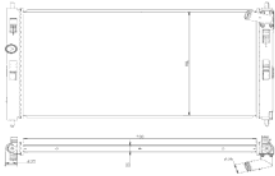

## MITSUBISHI LANCER 2016

**1 FRONT BUMPER WITH FINISHER**

**2 GRILLE CP/BK**

**3 REAR BUMPER**

**4 FRONT BUMPER FINISHER MOULDING**

**5 HEAD LAMP NORMAL TYPE UNIT**

**6 HEAD LAMP W/PROJECTOR**

**7 TAIL LAMP BLACK BASE**

**8 REAR REFLECTOR BLACK BASE**

**9 FOG LAMP COVER WITH HOLE**

**10 RADIATOR AUTO 26MM 2000/2400CC**

**11 FRONT BUMPER HOOK COVER**

NO	CODE	DESCRIPTION	MODEL	YEAR	OEM	PCS	NW	GW	M3	PART LINK
1	MBB141 NA	FRONT BUMPER WITH FINISHER	LANCER	'16-'18	6400G792ZZ(B)/6402A399(BF)	1	4.29	4.76	0.0700	
2	MBG141 NA	GRILLE CP/BK	LANCER	'16-'18	7450B021	10	3.80	4.20	0.0765	
3	MBB038 NA	REAR BUMPER	LANCER	'07-'17	6410A747	1	4.67	5.25	0.0600	
4	MBBM141 NA	FRONT BUMPER FINISHER MOULDING	LANCER	'16	6402A402	10	2.77	2.77	0.0800	
5	MBHL037 LA	HEAD LAMP NORMAL TYPE UNIT LH	LANCER	'08-'16	8301B643	4	16.80	18.80	0.2808	
	MBHL037 RA	HEAD LAMP NORMAL TYPE UNIT RH	LANCER	'08-'16	8301B631	4	16.80	18.80	0.2787	
6	MBHL037 LB	HEAD LAMP W/PROJECTOR LH	LANCER	'08-'16	8301B347	4	16.80	18.80	0.2808	
	MBHL037 RB	HEAD LAMP W/PROJECTOR RH	LANCER	'08-'16	8301B348	4	16.80	18.80	0.2787	
7	8330A623	TAIL LAMP BLACK BASE LH	LANCER	'08-'16	8330A623/8330A765T	1	0.75	1.15	0.0140	
	8330A624	TAIL LAMP BLACK BASE RH	LANCER	'08-'16	8330A624/8330A766T	1	0.75	1.15	0.0140	
8	8330A625	REAR REFLECTOR BLACK BASE LH	LANCER	'08-'16	8330A625	1	0.40	0.70	0.0082	
	8330A626	REAR REFLECTOR BLACK BASE RH	LANCER	'08-'16	8330A626	1	0.40	0.70	0.0082	
9	MBFC141 LB	FOG LAMP COVER WITH HOLE LH	LANCER	'16-'18	8321A687	20	0.17	1.30	0.0696	
	MBFC141 RB	FOG LAMP COVER WITH HOLE RH	LANCER	'16-'18	8321A688	20	0.17	1.30	0.0699	
10	MBRD141 NA	RADIATOR AUTO 26MM 2000/2400CC	LANCER	'14-'17	1350A761	1	3.39	3.66		
11	MBB141SP NA	FRONT BUMPER HOOK COVER	LANCER	'16	6400G805ZZ/6400G805XA	1	0.03	1.16	0.0696	