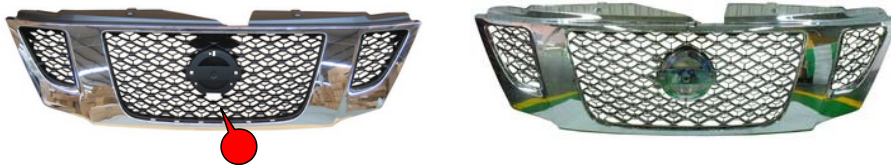

## NISSAN PATROL CITY 2010-2011

**1 FRONT BUMPER CITY TYPE W/O CAMERA HOLE**    **2 FRONT BUMPER CITY TYPE W/HOLE CAM**    **3 FRONT BUMPER CITY TYPE SILVER (A12)**

**4 FRONT BUMPER CITY TYPE GOLD (HAE)**    **5 FRONT BUMPER CITY TYPE BLACK (202)**    **6 FRONT BUMPER CITY TYPE WHITE (QAA)**

**7 FRONT BUMPER COMPLETE SETS**    **8 FRONT BUMPER COMPLETE SETS WHITE**    **9 GRILLE CP/BK W/O CAMERA HOLE.**

**10 GRILLE CP/BK W/CAMERA HOLE**    **11 GRILLE ALL CP W/O CAMEA HOLE**    **12 GRILLE ALL CP W/CAMERA HOLE**