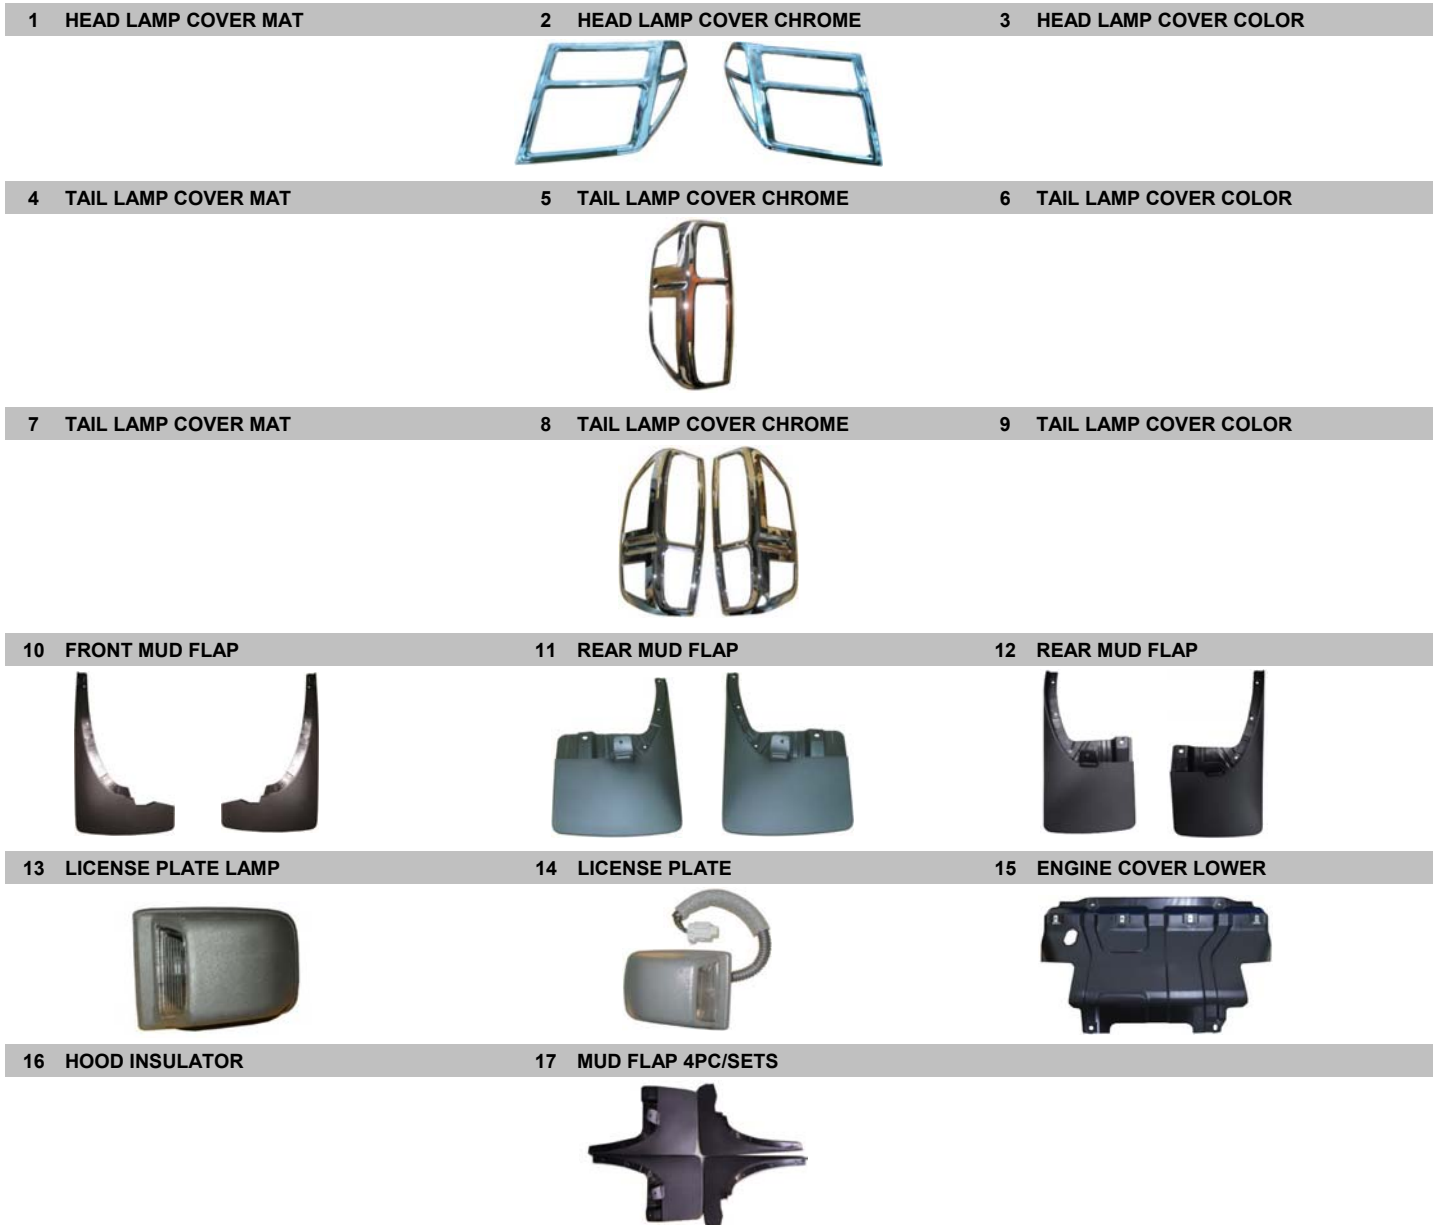

NISSAN NAVARA '2005-'2010 / PATH FINDER '2006-'2008

NO	CODE	DESCRIPTION	MODEL	YEAR	OEM	PCS	NW	GW	M3	PART LINK
1	NSHC125B LA	HEAD LAMP COVER MAT LH	NAVARA	'07-'08		1	0.25	0.53	0.0127	
	NSHC125B RA	HEAD LAMP COVER MAT RH	NAVARA	'07-'08		1	0.25	0.57	0.0124	
2	NSHC125B LB	HEAD LAMP COVER CHROME LH	NAVARA	'07-'08		1	0.25	0.57	0.0124	
	NSHC125B RB	HEAD LAMP COVER CHROME RH	NAVARA	'07-'08		1	0.25	0.57	0.0124	
3	NSHC125B LC	HEAD LAMP COVER COLOR LH	NAVARA	'07-'08		1	0.25	0.57	0.0124	
	NSHC125B RC	HEAD LAMP COVER COLOR RH	NAVARA	'07-'08		1	0.25	0.57	0.0124	
4	NSTC125A SA	TAIL LAMP COVER MAT	NAVARA	'06-'08		1	0.30	0.53	0.0154	
5	NSTC125A SB	TAIL LAMP COVER CHROME	NAVARA	'06-'08		1	0.45	0.65	0.0154	
6	NSTC125A SC	TAIL LAMP COVER COLOR	NAVARA	'06-'08		1	0.35	0.55	0.0154	
7	NSTC125B SA	TAIL LAMP COVER MAT	NAVARA	'06-'08		1	0.30	0.53	0.0154	
8	NSTC125B SB	TAIL LAMP COVER CHROME	NAVARA	'06-'08		1	0.45	0.65	0.0154	
9	NSTC125B SC	TAIL LAMP COVER COLOR	NAVARA	'06-'08		1	0.45	0.65	0.0154	
10	63851-EB710	FRONT MUD FLAP LH	NAVARA	'08	63851-EB710	1	0.20	0.25	0.0089	
	63850-EB710	FRONT MUD FLAP RH	NAVARA	'08	63850-EB710	1	0.20	0.25	0.0089	
11	78810-EB710	REAR MUD FLAP LH	NAVARA	'08	78810-EB710	1	0.25	0.32	0.0164	
	78811-EB710	REAR MUD FLAP RH	NAVARA	'08	78811-EB710	1	0.25	0.32	0.0164	
12	78811-EB72A	REAR MUD FLAP LH	NAVARA	'07-'10	78811-EB72A	1	0.24	0.32		
	78810-EB72A	MUDGUARD SET RR RH	NAVARA	'07-'10	78810-EB72A	1	0.24	0.32		
13	NSLP126 NA	LICENSE PLATE LAMP	NAVARA	'08		1	7.05	8.00	0.0013	
14	26510-EB70A	LICENSE PLATE	NAVARA D40	'07	26510-EB70A	1	0.12	0.12	0.0013	
15	50810-EB70A	ENGINE COVER LOWER	NAVARA	'06-'09	50810-EB70A	1	0.50	0.58	0.0339	
16	NSHI125 NA	HOOD INSULATOR	NAVARA D4D	'05	65840-EB700					
17	NSMG125 SA	MUD FLAP 4PC/SETS	NAVARA D4D	'06-'14	63850/51/78810/ 11-EB710	1	0.22	0.22	0.0666