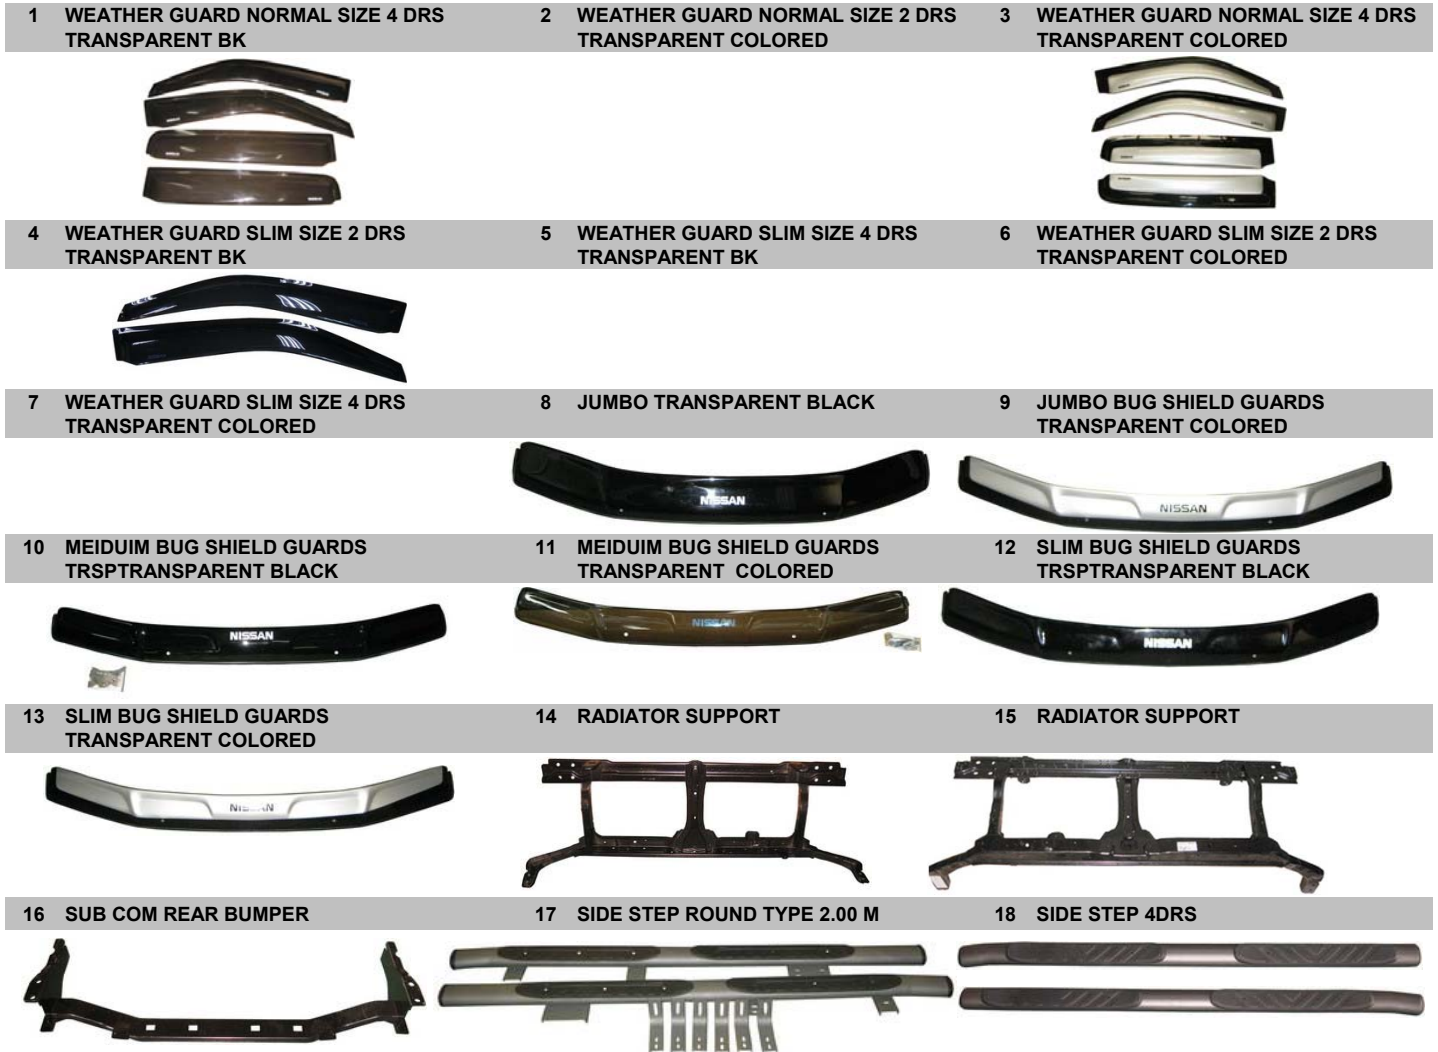

NISSAN NAVARA '2005-'2010 / PATH FINDER '2006-'2008

NO	CODE	DESCRIPTION	MODEL	YEAR	OEM	PCS	NW	GW	M3	PART LINK
1	NSWG125 MB	WEATHER GUARD NORMAL SIZE 4 DRS TRANSPARENT BK	NAVARA	'05-'06		1	0.35	0.37	0.0060	
2	NSWG125 MC	WEATHER GUARD NORMAL SIZE 2 DRS TRANSPARENT COLORED				1	0.35	0.37	0.0050	
3	NSWG125 MD	WEATHER GUARD NORMAL SIZE 4 DRS TRANSPARENT COLORED	NAVARA	'05-'06		1	0.52	0.60	0.0040	
4	NSWG125 SA	WEATHER GUARD SLIM SIZE 2 DRS TRANSPARENT BK	NAVARA	'05-'06		1	0.52	0.60	0.0037	
5	NSWG125 SB	WEATHER GUARD SLIM SIZE 4 DRS TRANSPARENT BK	NAVARA	'05-'06		1	0.52	0.60	0.0037	
6	NSWG125 SC	WEATHER GUARD SLIM SIZE 2 DRS TRANSPARENT COLORED	NAVARA	'05-'06		1	0.52	0.60	0.0037	
7	NSWG125 SD	WEATHER GUARD SLIM SIZE 4 DRS TRANSPARENT COLORED	NAVARA	'05-'06		1	0.52	0.60	0.0037	
8	NSBG125 BA	JUMBO TRANSPARENT BLACK	NAVARA	'05-'06		1				
9	NSBG125 BC	JUMBO BUG SHIELD GUARDS TRANSPARENT COLORED	NAVARA	'05-'06		1	0.67	0.75	0.0288	
10	NSBG125 MA	MEIDUIM BUG SHIELD GUARDS TRSPTRANSPARENT BLACK	NAVARA	'05-'06		1	0.67	0.75	0.0288	
11	NSBG125 MC	MEIDUIM BUG SHIELD GUARDS TRANSPARENT COLORED	NAVARA	'05-'06		1	0.67	0.75	0.0288	
12	NSBG125 SA	SLIM BUG SHIELD GUARDS TRSPTRANSPARENT BLACK	NAVARA	'05-'06		1				
13	NSBG125 SC	SLIM BUG SHIELD GUARDS TRANSPARENT COLORED	NAVARA	'05-'06		1	0.67	0.75	0.0288	
14	NSR125 NA	RADIATOR SUPPORT	NAVARA	'06-'08	F2500-EB7MA	1	8.00	10.00	0.0800	
15	62500-EB70A	RADIATOR SUPPORT	NAVARA	'05-'07	62500-EB70A	1	7.75	7.75	0.1631	
16	85011-EB710	SUB COM REAR BUMPER	NAVARA D40	'07	85011-EB710	1	7.00	7.62	0.0766	
17	ST125 NS	SIDE STEP ROUND TYPE 2.00 M	NAVARA	'08-'10	96100/1-JR20A	1	6.00	8.00	0.0500	
18	96101-JR20A	SIDE STEP LH 4DRS	NAVARA	'06-'07	96101-JR20A	1	4.45	5.71	0.0441	
	96100-JR20A	SIDE STEP RH 4DRS	NAVARA	'06-'07	96100-JR20A	1	4.45	5.71	0.0441