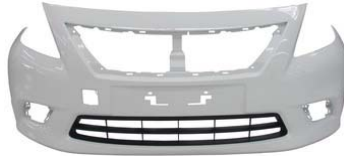

NISSAN SUNNY (ALMERA) 2012

1 FRONT BUMPER

2 FRONT BUMPER WHITE (25PTXNIP58A)

3 REAR BUMPER

4 REAR BUMPER WHITE (25PTXNIP58A)

5 GRILLE BK

6 GRILLE CP/BK

7 HEAD LAMP