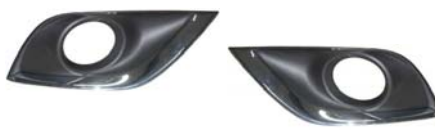

NISSAN ALMERA 2014 / VERSA 2015-2018

1 FRONT BUMPER

2 FRONT BUMPER WHITE QM1

3 FRONT BUMPER WHITE (25PTXNIP58A)

4 REAR BUMPER

5 REAR BUMPER WITH SENSOR HOLE

6 REAR BUMPER W/O SENSOR HOLE WHITE QM1

7 GRILLE CP/BK

8 GRILLE BK

9 HEAD LAMP

10 FOG LAMP COVER W/O HOLE

11 FOG LAMP COVER W/HOLE CP RIM

12 FOG LAMP ASSY

13 ENGINE COVER UDNER

NO	CODE	DESCRIPTION	MODEL	YEAR	OEM	PCS	NW	GW	M3	PART LINK
1	NSB271 NA	FRONT BUMPER	ALMERA	15-'17	62022-3BN1H	1	4.21	4.65	0.0600	
2	NSB271 NV	FRONT BUMPER WHITE QM1	SUNNY	'14-'16	62022-3BN1H	1	4.40	4.85	0.0600	
3	NSB271 NW	FRONT BUMPER WHITE (25PTXNIP58A)	SUNNY	'14-'16	62022-3BN1H	1	4.40	4.85	0.0600	
4	NSB272 NA	REAR BUMPER	SUNNY	15-'17	85022-3BN0H	1	3.95	4.39	0.0600	
5	NSB272 NB	REAR BUMPER WITH SENSOR HOLE	SUNNY	15-'17	85022-3BN0H	1	4.50	4.94	0.0600	
6	NSB272 NW	REAR BUMPER W/O SENSOR HOLE WHITE QM1	SUNNY	'14-'16	NSB272 NW	1	3.21	3.64	0.0600	
7	NSG271 NA	GRILLE CP/BK	SUNNY ALMERA	15-'17	62310-3BN0B(SA)	5	5.78	7.47	0.0700	
8	NSG271 NB	GRILLE BK	SUNNY/ALMERA	15-'17	62310-3BN0A	5	5.78	7.47	0.0700	
9	NSHL271 LA	HEAD LAMP LH	SUNNY/ALMERA	15-'17	26060-3BN1A	4	17.00	18.00	0.3043	
	NSHL271 RA	HEAD LAMP RH	SUNNY/ALMERA	15-'17	26010-3BN1A	4	17.00	18.00	0.3043	
10	NSFC271 LA	FOG LAMP COVER W/O HOLE LH	SUNNY/ALMERA	15-'17	62257-3BN0A/6W80B(MX)	20	2.81	3.00	0.0300	
	NSFC271 RA	FOG LAMP COVER W/O HOLE RH	SUNNY/ALMERA	15-'17	62256-3BN0A/6W80B(MX)	20	2.81	3.00	0.0300	
11	NSFC271 LB	FOG LAMP COVER W/HOLE CP RIM LH	ALMERA	15-'17	62257-3BN5A	20	2.81	2.81		
	NSFC271 RB	FOG LAMP COVER W/HOLE CP RIM RH	ALMERA	15-'17	62256-3BN5A	20	2.79	2.79		
12	26155-8993A	FOG LAMP ASSY LH	ALMERA	15-'17	26155-8990A	1	0.35	0.36	0.0023	
	26150-8993A	FOG LAMP ASSY RH	ALMERA	15-'17	26150-8990A	1	0.26	0.33	0.0023	
13	NSEU271 NA	ENGINE COVER UDNER	SUNNY/ALMERA	12-'17	62660-3BN0A	20		8.28	0.0410	