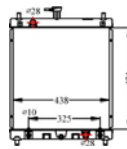

**7 SIDE LAMP CLEAR L=R**

**8 TAIL LAMP**

**9 FENDER WITH SIDE LAMP HOLE**

**10 FRONT DOOR**

**11 REAR DOOR**

**12 HOOD W/O HOLE**

**13 TRUNK LID**

**14 RADIATOR AUTO (AT-16MM)**

**15 RADIATOR AUTO (AT-26MM)**

NO	CODE	DESCRIPTION	MODEL	YEAR	OEM	PCS	NW	GW	M3	PART LINK
1	SZP043 NA	BUMPER FRONT LOWER CAN NOT SELL IN PK AND S.A	APV	'05-'08	71712-61J00	1	2.99	3.23	0.0500	
2	SZP043 UA	FRONT BUMPER UPPER CAN NOT SELL IN PK AND S.A	APV	'03-'08	71711-61J00-799	1	2.57	2.81	0.0400	
3	71811-61J00-799	REAR BUMPER	APV	'05-'06	71811-61J00-799	1	4.40	5.40	0.2450	
4	SZG043 NA	GRILLE BK	APV	'05-'06	72111-61J00-5PK	5	5.00	6.00	0.0900	
5	SZHL043 LA	HEAD LAMP LHD LH	APV	'06-'08	35320-61J20	4	1.85	14.00	0.1467	
	SZHL043 RA	HEAD LAMP LHD RH	APV	'06-'08	35320-61J20	4	1.85	14.00	0.1467	
6	SZFL043 LA	FOG LAMP LH	APV	'06-'09	35500-62J01	2	1.00	1.50	0.0300	
	SZFL043 RA	FOG LAMP RH	APV	'06-'09	35500-62J01	2	1.00	1.50	0.0300	
7	SZSL043 NA	SIDE LAMP CLEAR L=R	APV	'05-'06	36410-63J20	1				
8	SZL043 LA	TAIL LAMP LH	APV	'06-'08	35670-61J00	10	8.00	10.00	0.0800	
	SZL043 RA	TAIL LAMP RH	APV	'06-'08	35650-61J00	10	8.00	10.00	0.0800	
9	SZF043 LA	FENDER WITH SIDE LAMP HOLE LH	APV/CARRY	'05-'06	58611-61J10	1	3.50	4.00	0.0500	
	SZF043 RA	FENDER WITH SIDE LAMP HOLE RH	APV/CARRY	'05-'06	58511-61J10	1	3.50	4.00	0.0500	
10	SZFD043 F LA	FRONT DOOR LH	APV	'05-'06	68002-61J10	1	8.00	10.00	0.1200	
	SZFD043 F RA	FRONT DOOR RH	APV	'05-'06	68001-61J10	1	8.00	10.00	0.1200	
11	68004-61J10	REAR DOOR LH	APV	'05-'06	68004-61J10	1				
	68003-61J10	REAR DOOR RH	APV	'05-'06	68003-61J10	1				
12	SZH043 NA	HOOD W/O HOLE	APV	'05-'08	58100-61J10-000	1	7.77	9.33	0.0700	
13	SZT043 NA	TRUNK LID	APV	'05-'06	69100-61J10-000	1	10.00	12.00	0.0800	
14	SZR043 NA	RADIATOR AUTO (AT-16MM)	CARRY ' 06- ATM	'05-'06	17700-61J10	1	6.00	7.00		
15	SZR043 TA	RADIATOR AUTO (AT-26MM)	CARRY ' 06- ATM	'05-'06	17700-61J10	1				