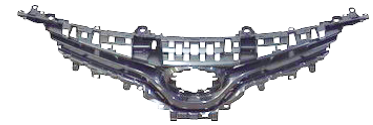

1. 7 GRILLE CP/BK

1. 8 INNER FENDER

1. 9 FRONT BUMPER