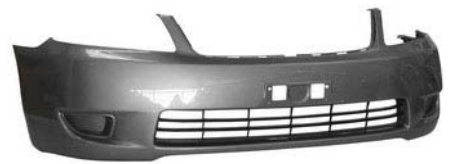

TOYOTA COROLLA 2004-2006 (MIDDLE EAST)

1 FRONT BUMPER W/O HOLE

2 F. BUMPER W/ HOLE

3 FRONT BUMPER BLACK (209)

4 FRONT BUMPER #S SILVER (1E4)

5 FRONT BUMPER #S SUPER WHITE (040)

6 FRONT BUMPER GREY (1D2)

7 REAR BUMPER W/ REFLECTOR HOLE

8 REAR BUMPER BLACK (209)

9 REAR BUMPER SILVER (1E4)

10 REAR BUMPER W/REFLECTOR HOLE SUPER WHITE (040)

11 REAR BUMPER GREY(1D2)

12 FRONT BUMPER BRACKER

13 FOG LAMP COVER

14 HOOD MOULDING CP

15 HOOD MOULDING GOLD