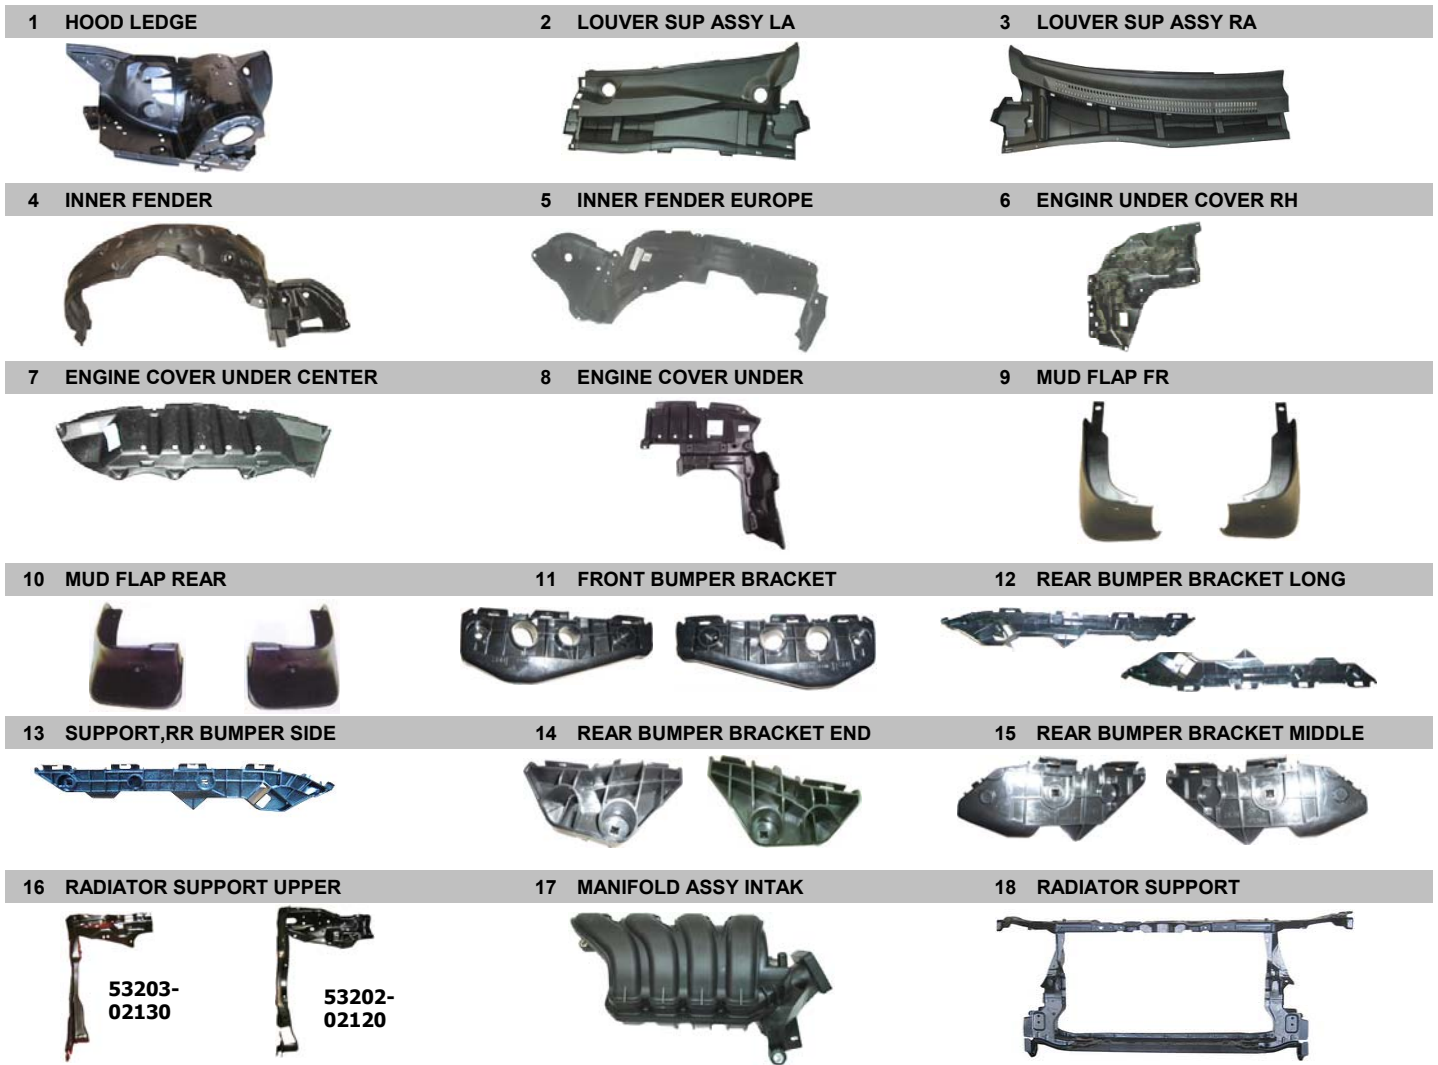

TOYOTA COROLLA 2008-2009

NO	CODE	DESCRIPTION	MODEL	YEAR	OEM	PCS	NW	GW	M3	PART LINK
1	53702-02170	HOOD LEDGE LH	ALTIS	'08-'09	53702-02170	1	6.00	8.00	0.0800	
	53701-02230	HOOD LEDGE RH	ALTIS	'08-'09	53701-02230	1	4.00	4.00	0.1070	
2	55709-12110	LOUVER SUP ASSY LA	COROLLA	'08	55709-12110	1	1.30	1.52		
3	55708-12330	LOUVER SUP ASSY RA	COROLLA	'08	55708-12330	1	1.16	1.18	0.0340	
4	TYIF157 LA	INNER FENDER LH	COROLLA	'08-'09	53876-02270(TH)	20	10.40	10.40	0.0400	
	TYIF157 RA	INNER FENDER RH	COROLLA ALTIS	'08	53875-02270	1	0.40	0.40	0.0230	
5	TYIF157 LB	INNER FENDER LH EUROPE	COROLLA	'08-'10	53876-02230(ZA,EU)	20	10.60	10.60	0.0400	
	TYIF157 RB	INNER FENDER RH EUROPE	COROLLA	'08-'10	53875-02230(ZA,EU)	20	10.60	10.60	0.0400	
6	51441-02280	ENGINR UNDER COVER RH	COROLLA	'08	51441-02280/12240(SA)	1	0.25			
	51442-02280	ENGINR UNDER COVER LH	COROLLA	'08	51442-02280/12220(SA)					
7	TYEU157 CA	ENGINE COVER UNDER CENTER	COROLLA	'08-'11	51451-12110 (SA)/02100(TH)	1	0.44	0.44	0.0135	
8	TYEU157 LA	ENGINE COVER UNDER LH	COROLLA	'08-'11	51442-12220 (SA)/02280(TH)	1	0.28	0.28	0.0243	
	TYEU157 RA	ENGINE COVER UNDER RH	COROLLA	'08-'11	51441-12240 (SA)/02280(TH)	1	0.28	0.28	0.0303	
9	TYMG157 F LA	MUD FLAP FR LH	COROLLA ALTIS	'08-'09	76622-02080	1				
	TYMG157 F RA	MUD FLAP FR RH	COROLLA ALTIS	'08-'09	76621-02080	1				
10	TYMG157 R LA	MUD FLAP REAR LH	COROLLA ALTIS	'08-'09	76622-02080	1				
	TYMG157 R RA	MUD FLAP REAR RH	COROLLA ALTIS	'08-'09	76626-02090	1				
11	TYBS157 LA	FRONT BUMPER BRACKET LH	COROLLA	'08-'10	52116-02140(TH)/02110	100	3.00	4.00	0.0200	
	TYBS157 RA	FRONT BUMPER BRACKET RH	COROLLA	'08-'10	52115-02140(TH)/02110	100	3.00	4.00	0.0200	
12	TYBS158 LA	REAR BUMPER BRACKET LH LONG	COROLLA ALTIS	'07-'11	52156-02110(TH)/02050	1	0.25	0.25	0.0100	
	TYBS158 RA	REAR BUMPER BRACKET RH LONG	COROLLA ALTIS	'07-'11	52155-02110(TH)/02090	1	0.25	0.25	0.0100	
13	52155-02120	SUPPORT,RR BUMPER SIDE,RH	OEM COROLA ALTIS	'08	52155-02120	1				
14	TYBS158 LE	REAR BUMPER BRACKET END LH	COROLLA ALTIS	'08-'10	52563-02070(TH)/02050	1	0.25	0.25	0.0100	
	TYBS158 RE	REAR BUMPER BRACKET END RH	COROLLA ALTIS	'08-'10	52562-02100(TH)/02070	1	0.25	0.25	0.0100	
15	TYBS158 LM	REAR BUMPER BRACKET LH MIDDLE	COROLLA ALTIS	'07-'11	52158-02040	200	13.00	14.00	0.0700	
	TYBS158 RM	REAR BUMPER BRACKET RH MIDDLE	COROLLA ALTIS	'07-'11	52157-02050	200	13.00	14.00	0.0700	
16	53203-02130	RADIATOR SUPPORT UPPER LH	COROLLA	'09	53203-02130	1	0.94	0.94	0.0237	
	53202-02120	RADIATOR SUPPORT UPPER RH	COROLLA	'09	53202-02120	1	0.92	0.92	0.0218	
17	17120-0D070	MANIFOLD ASSY INTAK	COROLLA	'08	17120-0D070	1	2.70	2.81		
18	TYR157 NA	RADIATOR SUPPORT	COROLLA ALTIS	'08-'09	53201-02270	1	6.60	6.60	0.1125