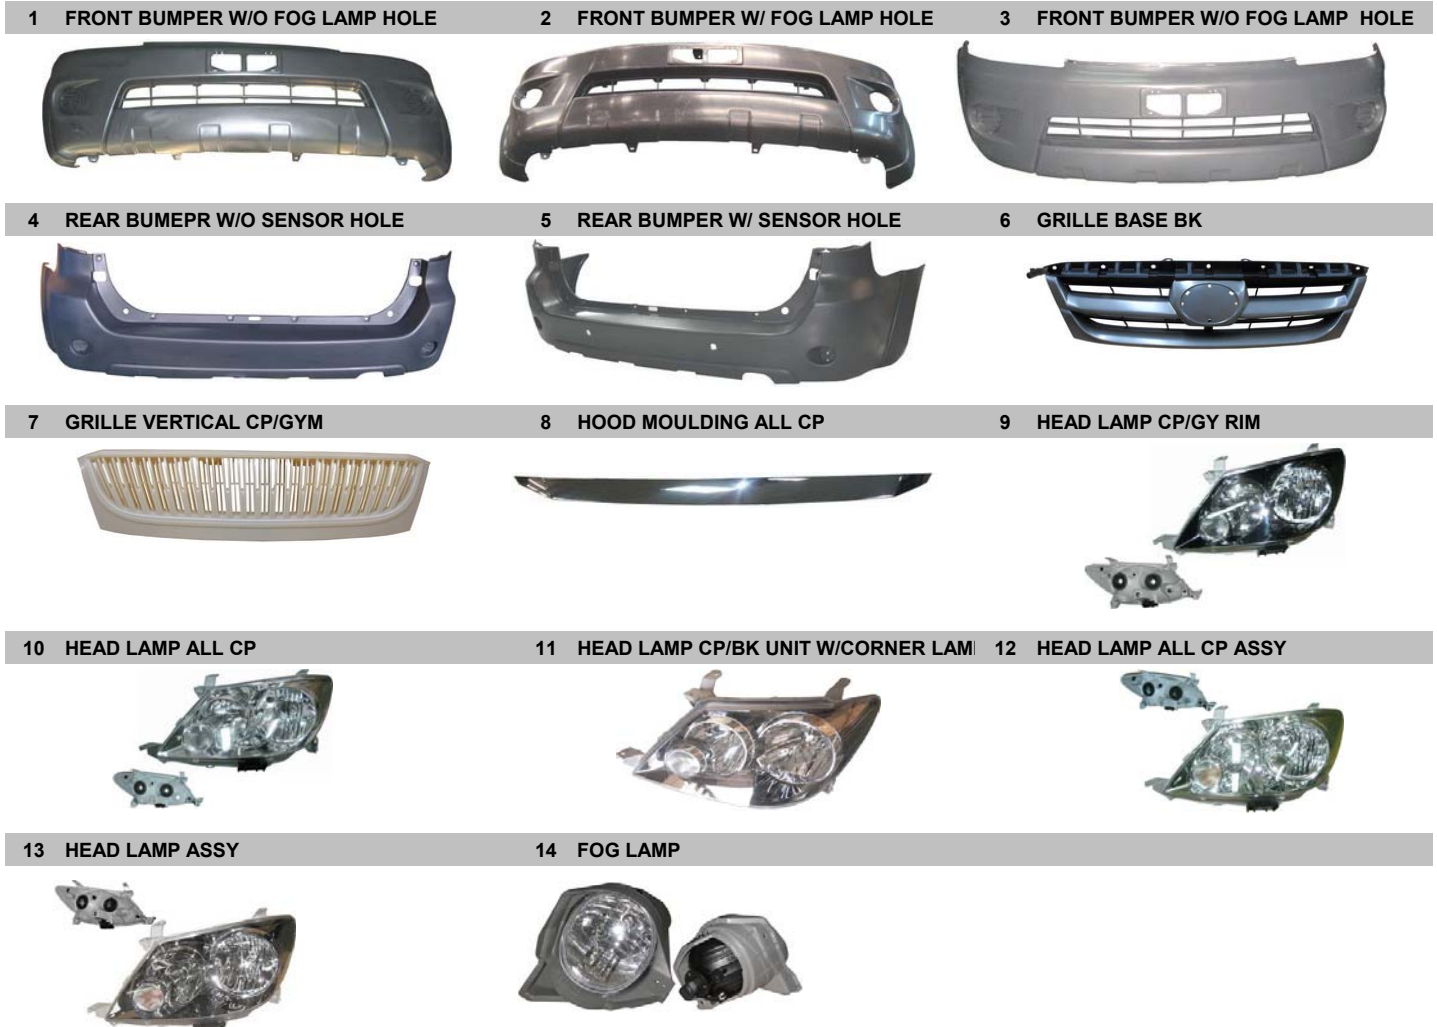

TOYOTA FORTUNER 2005-2008

NO	CODE	DESCRIPTION	MODEL	YEAR	OEM	PCS	NW	GW	M3	PART LINK
1	TYB173 NA	FRONT BUMPER W/O FOG LAMP HOLE	FORTUNER	'05-'09	52119-0K901	1	4.13	4.46	0.0600	
2	TYB173 NB	FRONT BUMPER W/ FOG LAMP HOLE	FORTUNER	'05-'09	52119-0K902	1	4.50	4.83	0.0600	
3	52119-0K949	FRONT BUMPER W/O FOG LAMP HOLE	FORTUNER	'05-'09	52119-0K901	1	4.35	5.25	0.0600	
4	TYB174 NA	REAR BUMPER W/O SENSOR HOLE	FORTUNER	'05-'11	52159-0K901	1	3.93	4.31	0.0600	
5	TYB174 NB	REAR BUMPER W/ SENSOR HOLE	FORTUNER	'05-'11	52159-0K902	1	4.62	5.00	0.0600	
6	TYG093 NF	GRILLE BASE BK	FORTUNER	'05-'05	53111-0K901	5	5.94	5.99	0.1244	
7	TYG093 NV	GRILLE VERTICAL CP/GYM	FORTUNER	'04-'07		1	2.00	2.50	0.0400	
8	TYHM093 NA	HOOD MOULDING ALL CP	FORTUNER	'05-'08	53121-0K030	1	0.25	0.25	0.0100	
9	TYHL093 LA	HEAD LAMP LH CP/GY RIM	FORTUNER	'05-'06	81105-0K110/100/20-B321-05-6B	4	6.00	8.00	0.1200	
	TYHL093 RA	HEAD LAMP RH CP/GY RIM	FORTUNER	'05-'06	81105-0K110	4	6.00	8.00	0.1200	
10	TYHL093 LC	HEAD LAMP LH ALL CP	FORTUNER	'05-'07	81170-YZB04	4	6.00	8.00	0.1200	
	TYHL093 RC	HEAD LAMP RH ALL CP	FORTUNER	'05-'07	81130-YZB04	4	6.00	8.00	0.1200	
11	81106-0K100	HEAD LAMP CP/BK UNIT W/CORNER LAMP LH	FORTUNER	'05	81106-0K100	1	3.85	4.80	0.0855	
	81105-0K100	HEAD LAMP CP/BK UNIT W/ CORNER LAMP RH	FORTUNER	'05	81105-0K100	1	3.85	4.80	0.0855	
12	81150-YZB04-4	HEAD LAMP ALL CP ASSY LH	FORTUNER	'05-'08	81150-YZB04-4	1	2.84	4.83	0.0863	
	81110-YZB04-4	HEAD LAMP ALL CP ASSY RH	FORTUNER	'05-'08	81110-YZB04-4	1	3.00	3.00	0.0400	
13	81150-0K100	HEAD LAMP LH ASSY	FORTUNER	'05-'06	81150-0K100	1	3.00	4.00	0.0746	
	81110-0K100	HEAD LAMP RH ASSY	FORTUNER	'05-'06	81110-0K100	1	3.00	4.00	0.0863	
14	TYFL091 LB	FOG LAMP LH	FORTUNER	'06	81220-0K050	1	0.38	0.71	0.0056	
	TYFL091 RB	FOG LAMP RH	FORTUNER	'06	81220-0K050	1	0.38	0.71	0.0121	