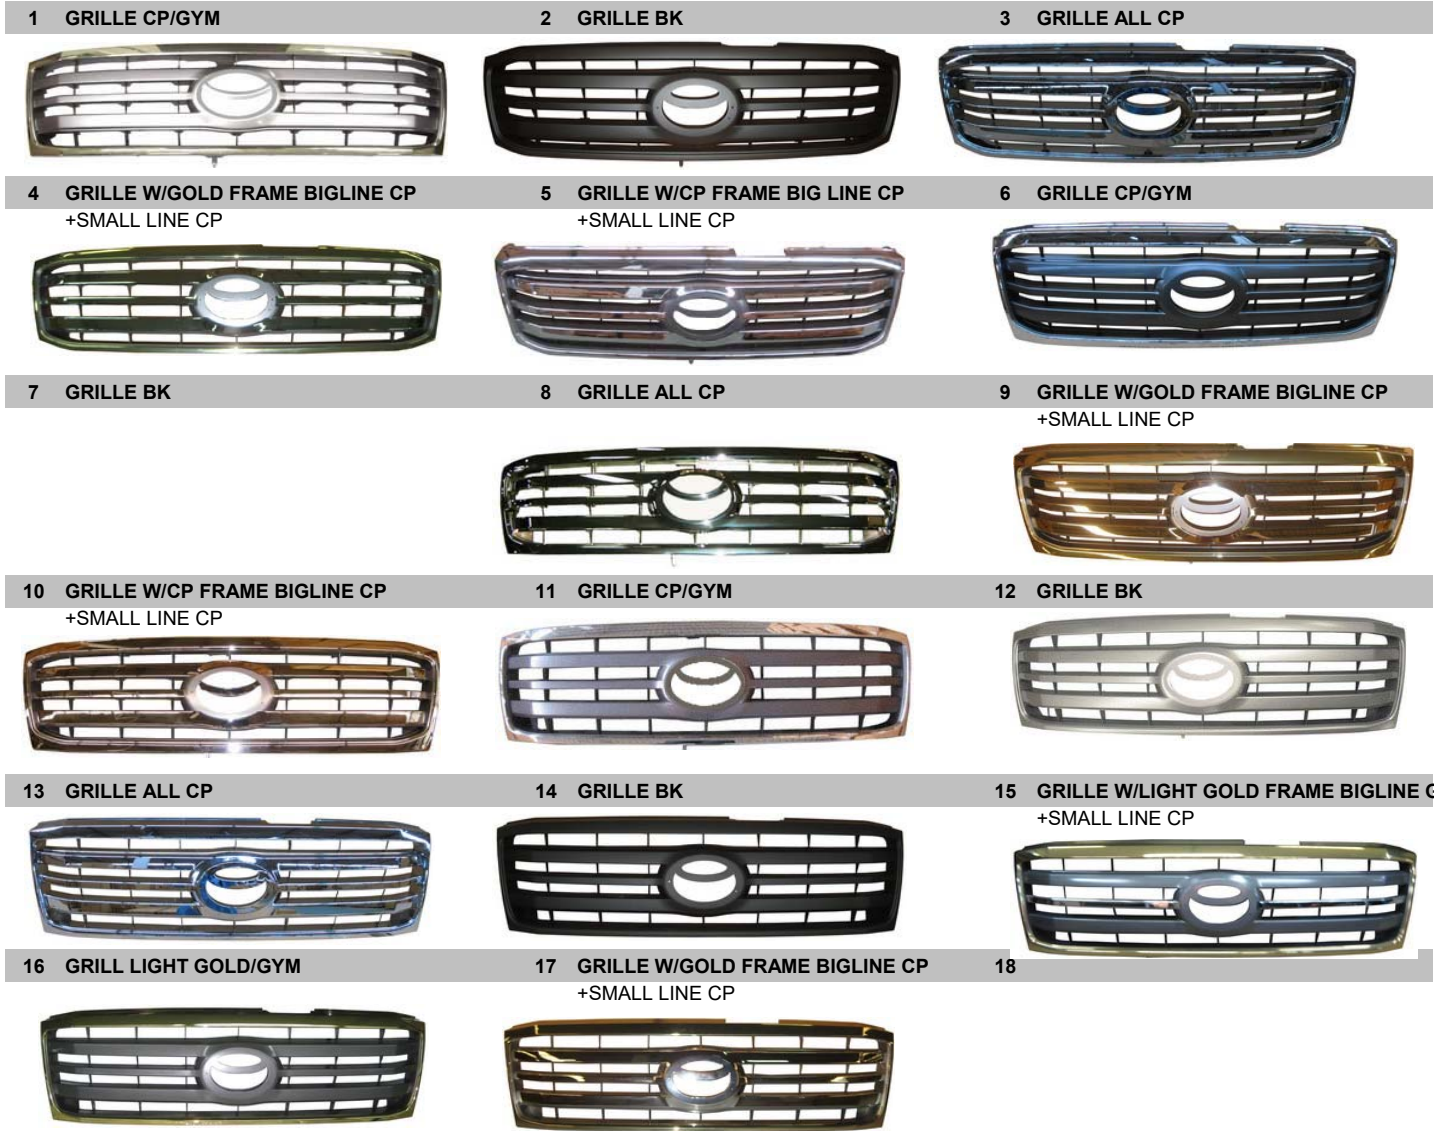

# TOYOTA LAND CRUISER 2006

NO	CODE	DESCRIPTION	MODEL	YEAR	OEM	PCS	NW	GW	M3	PART LINK
1	TYG115 NA	GRILLE CP/GYM	LAND CRUISER	'99-'02	(MODIFY 53111-60350)	1	1.50	3.62	0.0500	
2	TYG115 NB	GRILLE BK	LAND CRUISER	'99-'02	MODIFY 53111-60350	1	1.66	3.78	0.0500	
3	TYG115 NC	GRILLE ALL CP	LAND CRUISER	'99-'02	53111-60350 MODIFY	1	1.66	3.78	0.0500	
4	TYG115 NH	GRILLE W/GOLD FRAME BIGLINE CP+SMALL LINE CP	LAND CRUISER	'00	53111-60350	1	2.00	4.12	0.0500	
5	TYG115 NM	GRILLE W/CP FRAME BIG LINE CP+SMALL LINE CP	LAND CRUISER	'00	53111-60350	1	2.00	4.12	0.0500	
6	TYG117 NA	GRILLE CP/GYM	LAND CRUISER '05 FOR '03	'02-'05	(MODIFY FOR 53101-60270 )	5	8.87	10.98	0.1892	
7	TYG117 NB	GRILLE BK	LAND CRUISER	'02-'05		5	9.23	11.35	0.1892	
8	TYG117 NC	GRILLE ALL CP	LAND CRUISER	'02-'05	53101-60270 MODIFY	5	8.87	10.98	0.1892	
9	TYG117 NH	GRILLE W/GOLD FRAME BIGLINE CP+SMALL LINE CP	LAND CRUISER	'02-'05	53101-60270	5	8.87	10.98	0.1900	
10	TYG117 NM	GRILLE W/CP FRAME BIGLINE CP+SMALL LINE CP	LAND CRUISER	'02-'05	53101-60270	5	8.87	10.98	0.1892	
11	TYG119 NA	GRILLE CP/GYM	LAND CRUISER	'05-'07	53101-60350	5	9.11	11.23	0.1892	
12	TYG119 NB	GRILLE BK	LAND CRUISER	'06	53101-60360	5	9.13	11.25	0.1892	
13	TYG119 NC	GRILLE ALL CP	LAND CRUISER	'05-'07	53101-60350	5	9.11	11.23	0.1892	
14	TYG119 ND	GRILLE BK	LAND CRUISER	'05-'07	53101-60350	5	9.13	11.25	0.1892	
15	TYG119 NF	GRILLE W/LIGHT GOLD FRAME BIGLINE GYM+SMALL LINE CP	LAND CRUISER	'05-'07	53101-60350	5	9.11	11.23	0.1900	
16	TYG119 NG	GRILL LIGHT GOLD/GYM	LAND CRUISER	'05-'07	53101-60370	5	9.11	11.23	0.1900	
17	TYG119 NH	GRILLE W/GOLD FRAME BIGLINE CP+SMALL LINE CP	LAND CRUISER	'05-'07	53101-60350	5	9.11	11.23	0.1900	

# TOYOTA LAND CRUISER 2006

**1 GRILLE W/CP FRAME BIGLINE CP+SMALL LINE 2 FRONT LOWER SKIRT BK 3 FRONT SKIRT PEARL WHITE 070**

**4 FRONT SKIRT BEIGE UCA46 5 FRONT SKIRT DARK GRAY UCA76 6 FRONT SKIRT WHITE 056**