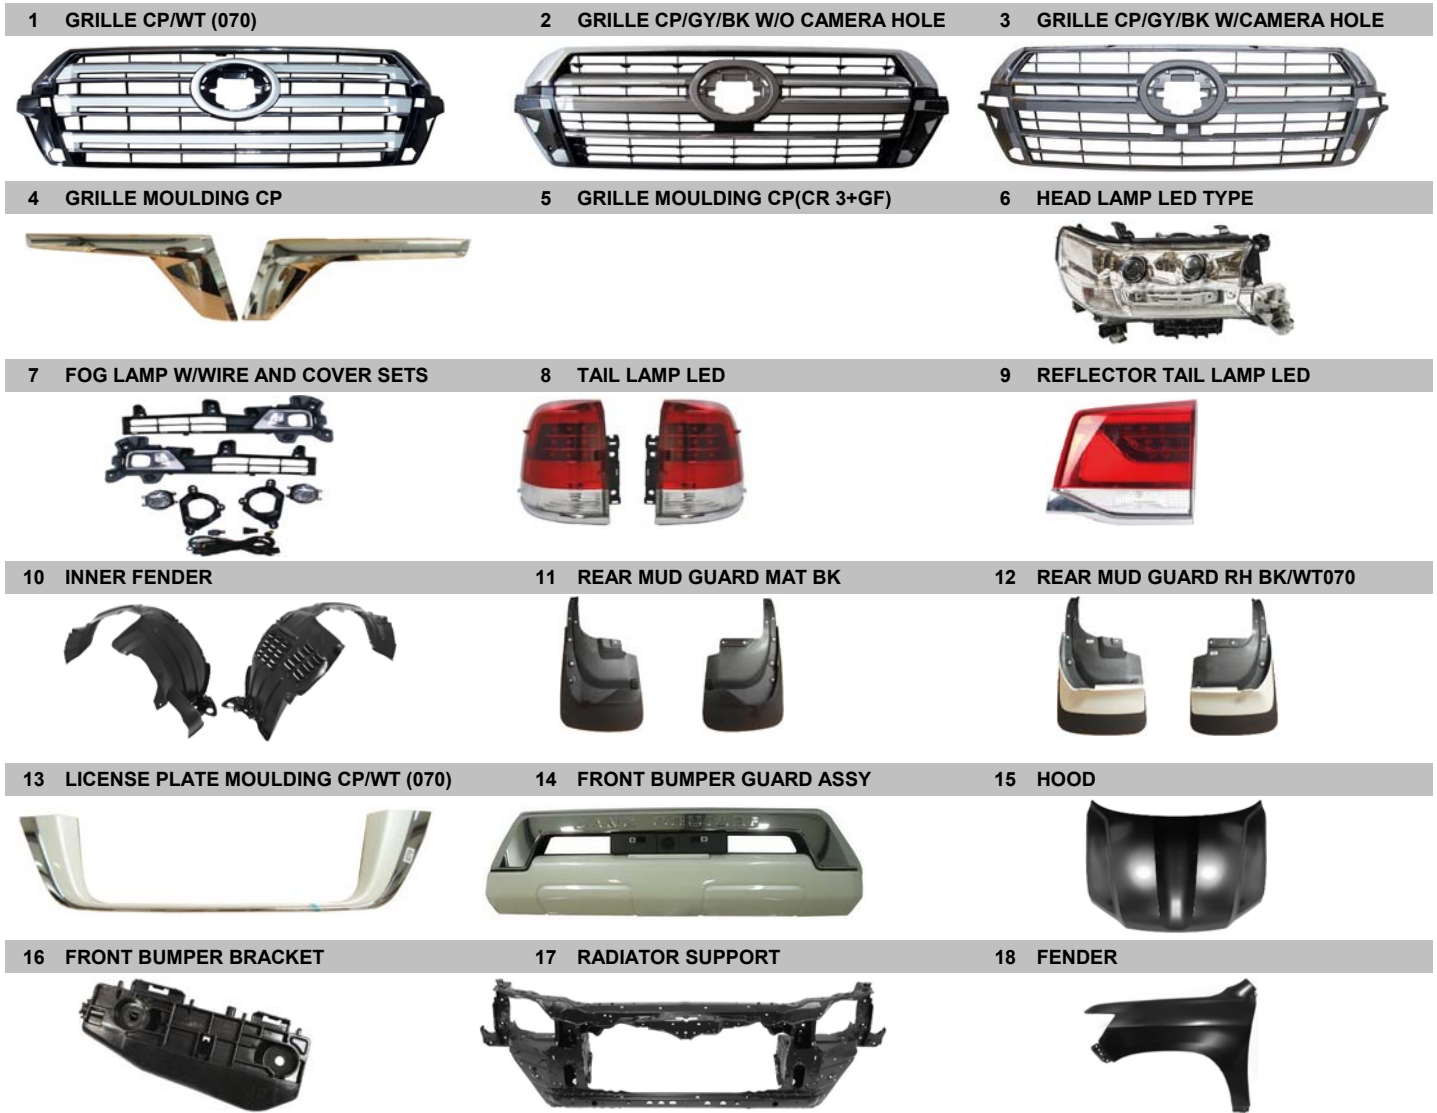

TOYOTA LAND CRUISER 2016 / 2019

NO	CODE	DESCRIPTION	MODEL	YEAR	OEM	PCS	NW	GW	M3	PART LINK
1	TYG247 NW	GRILLE CP/WT (070)	LANDCRUISER	'16-'17	53101-60D20 (070)	5	10.85	10.85	0.1100	
2	TYG249 NA	GRILLE CP/GY/BK W/O CAMERA HOLE	LAND CRUISER	'18-'19	PZ327-60130	1	2.05	2.05	0.1198	
3	TYG249 NB	GRILLE CP/GY/BK W/CAMERA HOLE	LAND CRUISER	'18-'19	PZ327-60120	1	2.05	2.05	0.1198	
4	TYGM247 LA	GRILLE MOULDING LH CP	LAND CRUISER	'16-'18	53182-60040	20	3.72	3.72	0.0482	
	TYGM247 RA	GRILLE MOULDING RH CP	LAND CRUISER	'16-'18	53151-60040	20	3.64	3.64	0.0482	
5	TYGM247 LB	GRILLE MOULDING LH CP(CR 3+GF)	LAND CRUISER	'16-'18	53182-60040	20	3.72	3.72	0.0482	
	TYGM247 RB	GRILLE MOULDING RH CP(CR 3+GF)	LAND CRUISER	'16-'18	53151-60040	20	3.64	3.64	0.0482	
6	TYHL247 LA	HEAD LAMP LED TYPE LH	LAND CRUISER	'16-'18	81106-60K10	2	12.00	14.60	0.2500	
	TYHL247 RA	HEAD LAMP LED TYPE RH	LAND CRUISER	'16-'18	81105-60K10	2	12.00	14.60	0.2500	
7	TYFL247 SA	FOG LAMP W/WIRE AND COVER SETS	LAND CRUISER	'16-'18	53103/4-60010/81210/10-48050	1	2.07	2.87	0.0486	
8	TYL247 LA	TAIL LAMP LED LH	LAND CRUISER	'16-'18	81561-60B70	4	4.00	5.00	0.0600	
	TYL247 RA	TAIL LAMP LED RH	LAND CRUISER	'16-'18	81551-60B70	4	4.00	5.00	0.0600	
9	TYRL247 LA	REFLECTOR TAIL LAMP LED LH	LAND CRUISER	'16-'18	81591-60360	5	6.37	6.50	0.0681	
	TYRL247 RA	REFLECTOR TAIL LAMP LED RH	LAND CRUISER	'16-'18	81581-60360	5	5.37	6.50	0.0681	
10	TYIF247 LA	INNER FENDER LH	LAND CRUISER	'16	53876-60150	10	4.00	5.00	0.0400	
	TYIF247 RA	INNER FENDER RH	LAND CRUISER	'16	53875-60180	10	4.00	5.00	0.0400	
11	TYMG247R LA	REAR MUD GUARD LH MAT BK	LAND CRUISER	'16-'18	PZ320-60014	15	7.12	9.04	0.1622	
	TYMG247R RA	REAR MUD GUARD RH MAT BK	LAND CRUISER	'16-'18	PZ320-60013	15	7.26	9.17	0.1622	
12	TYMG247R LB	REAR MUD GUARD RH BK/WT070	LAND CRUISER	'16-'18	PZ320-60010-A1	1	0.56	2.48	0.1622	
	TYMG247R RB	REAR MUD GUARD LH BK/WT070	LAND CRUISER	'16-'18	PZ320-60009-A1	1	0.57	2.49	0.1622	
13	TYLP248 NA	LICENSE PLATE MOULDING CP/WT (070)	LAND CRUISER	2016-	PZ325-60027-A1	1	1.00	1.00	0.0300	
14	TYFG247 NA	FRONT BUMPER GUARD ASSY	LANDCRUISER	'15	PZ321-60190-A1	1				
15	TYH247 NA	HOOD	LANDCRUISER	'16	53301-60690	1	10.00	11.50	0.1200	
16	TYBS247 LA	FRONT BUMPER BRACKET LH	LAND CRUISER	'16-'18	52116-60250	1				
	TYBS247 RA	FRONT BUMPER BRACKET RH	LAND CRUISER	'16-'18	52115-60250	1				
17	TYR247 NA	RADIATOR SUPPORT	LAND CRUISER	'15	53201-60300	1	19.00	20.00	0.1000	
18	TYF247 LA	FENDER LH	LAND CRUISER	'15	53802-60D60	1	5.00	5.50	0.0800	
	TYF247 RA	FENDER RH	LAND CRUISER	'15	53801-60D60	1	5.00	5.50	0.0800