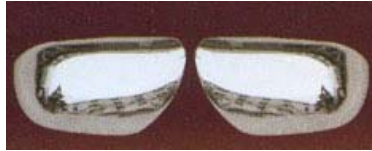

## TOYOTA YARIS H/B 2006

**1 HEAD LIGHT COVER CP SET**

**2 DOOR MIRROR COVER WITH LED MAT**

**3 DOOR MIRROR COVER WITH LED CHROM**

**4 DOOR MIRROR COVER WITH LED COLOR**

**5 DOOR MIRROR COVER CP SET**

**6 TAILLIGHT COVER CP SET**