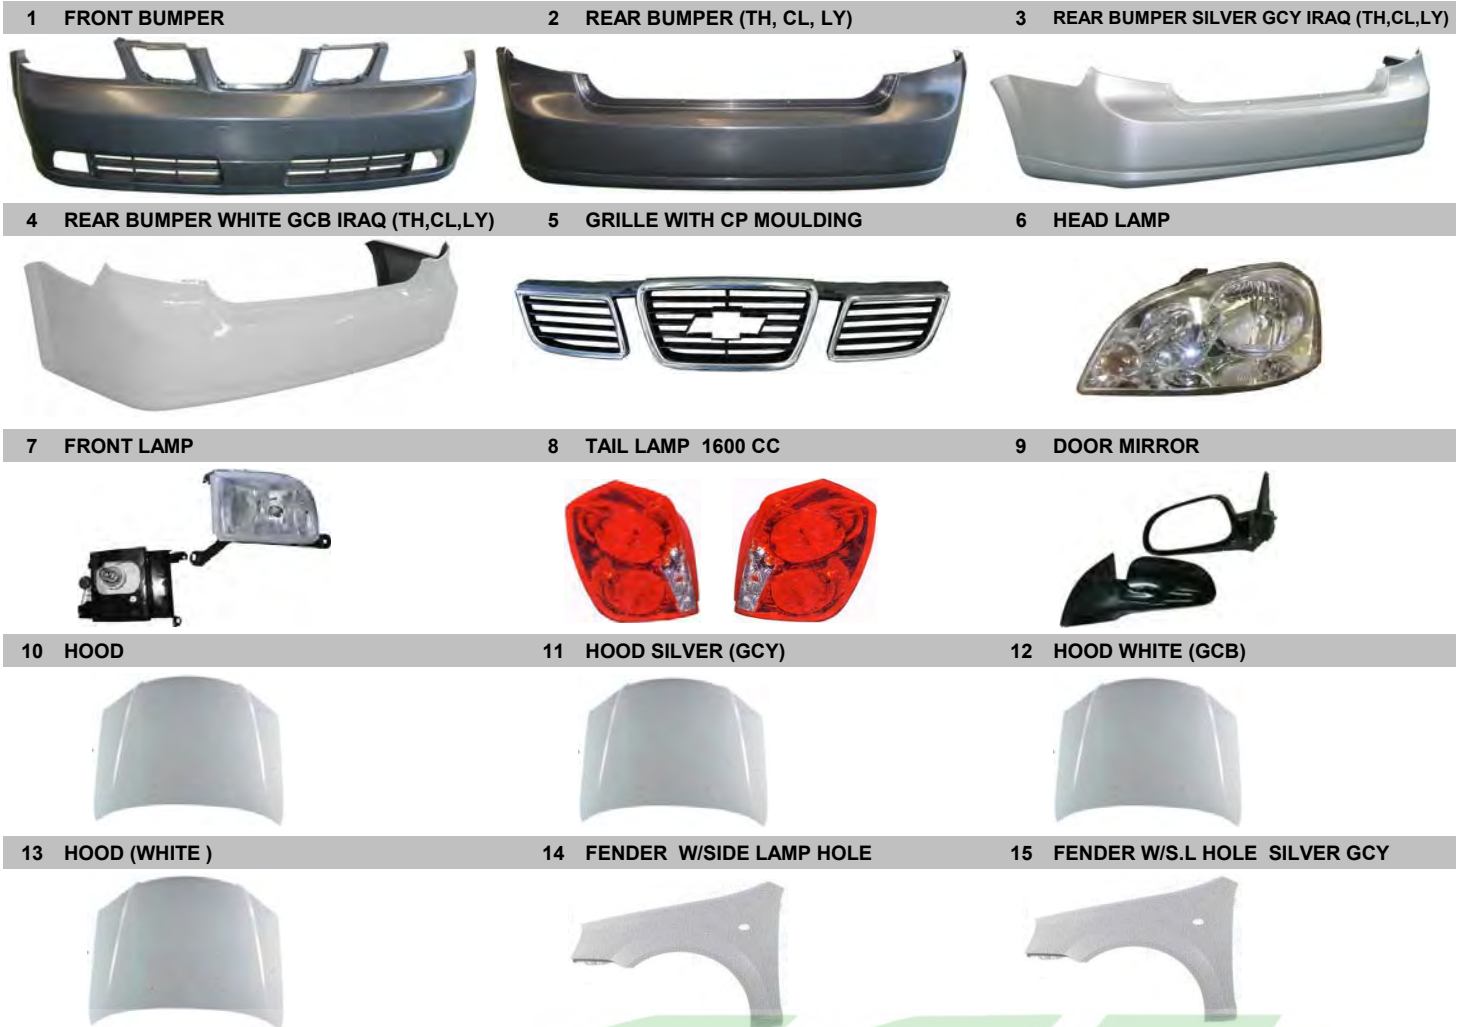

DAEWOO NUBIRA III 2003-2006 / OPTRA 2003-2004

NO	CODE	DESCRIPTION	MODEL	YEAR	OEM	PCS	NW	GW	M3	PART LINK
1	DWB007 NA	FRONT BUMPER	NUBIRA	'03-'06	92160609(T)/93742335	1	4.95	4.96	0.0500	
2	DWB008 NA	REAR BUMPER (TH, CL, LY)	OPTRA	'03-'06	96545553	1	4.50	5.00	0.0600	
3	DWB008 ND	REAR BUMPER SILVER GCY IRAQ (TH,CL,LY)	OPTRA	'03-'06	96545559(C)	1			0.0600	
4	DWB008 NE	REAR BUMPER WHITE GCB IRAQ (TH,CL,LY)	OPTRA	'03-'06	96545559(C)	1	3.67	3.67	0.0600	
5	DWG007 NA	GRILLE WITH CP MOULDING	OPTRA	'03-'05	96547010	5	3.00	4.00	0.0400	
6	DWHL007 LA	HEAD LAMP LH	NUBIRA III / OPTRA	'03-'05	96458809	1				
	DWHL007 RA	HEAD LAMP RH	NUBIRA III / OPTRA	'03-'05	96458810	1				
7	DWFL007 LA	FRONT LAMP LH	NUBIRA III / OPTRA	'03-'06		10	6.00	8.00	0.0600	
	DWFL007 RA	FRONT LAMP RH	NUBIRA III / OPTRA	'03-'06		10	6.00	8.00	0.0600	
8	DWL007 LA	TAIL LAMP LH 1600 CC	NUBIRA III / OPTRA	'03-'05	96551225	10	6.00	8.00	0.0800	
	DWL007 RA	TAIL LAMP RH 1600 CC	NUBIRA III / OPTRA	'03-'05	96551226	10	6.00	8.00	0.0800	
9	DWMR007 LA	DOOR MIRROR LH	NUBIRA III / OPTRA	'03-'06		10	6.00	8.00	0.0800	
	DWMR007 RA	DOOR MIRROR RH	NUBIRA III / OPTRA	'03-'06		10	6.00	8.00	0.0800	
10	DWH007 NA	HOOD	OPTRA	'03-'06	93750014	1	15.50	18.50	0.0740	
11	DWH007 ND	HOOD SILVER (GCY)	OPTRA	'06-'10	93750014	1	8.00	10.00	0.1200	
12	DHW007 NE	HOOD WHITE (GCB)	OPTRA	'06-'10	93750014	1	8.00	10.00	0.1200	
13	DWH007 NW	HOOD (WHITE)	OPTRA	'03-'06	93750014	1			0.0700	
14	DWF007 LA	FENDER LH W/SIDE LAMP HOLE	OPTRA	'03-'07	5485229	1	3.20	3.90	0.0765	
	DWF007 RA	FENDER RH W/SIDE LAMP HOLE	OPTRA	'03-'07	5485230	1	3.20	3.90	0.0765	
15	DWF007 LD	FENDER W/S.L HOLE LH SILVER GCY	OPTRA	'06-'10	5485229	1	4.50	5.00	0.0600	
	DWF007 RD	FENDER W/S.L HOLE RH SILVER (GCY)	OPTRA	'06-'10	5485230	1	4.50	5.00	0.0600