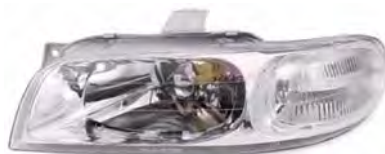

DAEWOO NUBIRA I 1997-2000

2 HEAD LAMP

NO	CODE	DESCRIPTION	MODEL	YEAR	OEM	PCS	NW	GW	M3	PART LINK
1	DWG099 NA	GRILLE CP/BK	NUBIRA I	'97-'00	96231418	5	6.00	7.00	0.0600	
2	DWHL099 LA	HEAD LAMP LH	NUBIRA I	'97-'00	96190590	6	8.00	10.00	0.0800	
	DWHL099 RA	HEAD LAMP RH	NUBIRA I	'97-'00	96190591	6	8.00	10.00	0.0800	
3	DWL099 LA	TAIL LAMP LH	NUBIRA I	'97-'00	96190747	10	6.00	8.00	0.0800	
	DWL099 RA	TAIL LAMP RH	NUBIRA I	'97-'00	96229947	10	6.00	8.00	0.0800	
4	DWWMR099 LA	DOOR MIRROR	MATIZ III	'05		1				
	DWWMR099 RA	DOOR MIRROR	MATIZ III	'05		1