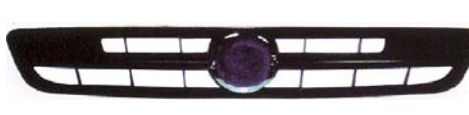

OPEL CORSA 2000-2002

NO	CODE	DESCRIPTION	PATTERN	MODEL	YEAR	OEM	PCS	M3	N.W.	GW	PART LINK
1	OPB027 NA	FRONT BUMPER BK		CORSA	'00-'02	93364179					
2	OPB028 NA	REAR BUMPER BK		CORSA	'00-'02	93364255					
3	OPB026 NA	REAR BUMPER SMOOTH BK		CORSA	'00-'02	93440535					
	OPB026 NB	REAR BUMPER TEXTURED BK		CORSA	'00-'02	93439068					

2 GRILLE

NO	CODE	DESCRIPTION	PATTERN	MODEL	YEAR	OEM	PCS	M3	N.W.	GW	PART LINK
1	OPG023 NA	GRILLE		CORSA	'00-'02	93289129					
2	OPG025 NA	GRILLE CP/BK		CORSA	'00-'02	93319999/93360407					
3	OPFL023 00 RA	FOG LAMP		CORSA	'00-'02	9117662					
	OPFL023 00 LA	FOG LAMP		CORSA	'00-'02	9117661					
4	OPFL025 RA	FOG LAMP RH		CORSA	'00-'02	6005142					
	OPFL025 LA	FOG LAMP LH		CORSA	'00-'02	6005132					

NO	CODE	DESCRIPTION	PATTERN	MODEL	YEAR	OEM	PCS	M3	N.W.	GW	PART LINK
1	OPIF027 LA	INNER FENDER LH		CORSA	'03-'06		10	0.0400	4.00	5.00	
	OPIF027 RA	INNER FENDER RH		CORSA	'03-'06		10	0.0400	4.00	5.00	
2	OPH027 NA	HOOD		CORSA	'03-'06	93319858	1				
3	OPF027 RA	FENDER RH		CORSA	'03-'06	93263177	1				
	OPF027 LA	FENDER LH		CORSA	'03-'06	93263176	1