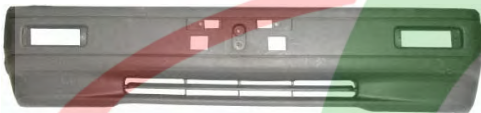

SUZUKI BOLAN ST100 '96-12

1 FRONT BUMPER

NO	CODE	DESCRIPTION	PATTERN	MODEL	YEAR	OEM	PCS	M3	N.W.	GW	PART LINK
1	SZB007 NA	FRONT BUMPER		BOLAN	96-12	94585376	1	0.05	3.00	3.00	
2	SZB008 NA	REAR BUMPER		BOLAN	96-12