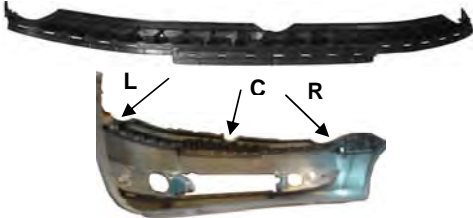

10 ROLL BAR

11 SIDE STEP SETS

NO	CODE	DESCRIPTION	PATTERN	MODEL	YEAR	OEM	PCS	NW	GW	M3	PART LINK
10	RB-035 VW	ROLL BAR		AMAROK	'11-'12	RB-035 VW					
11	ST-035 VW	SIDE STEP SETS		AMAROK	'11-'12	SAN2.0					

VOLKSWAGEN VIVO '2010 SEDAN / HATCH BACK

1 FRONT BUMPER W/ CENTER AND SIDE REINFORCEMENT SETS NA

2 FRONT BUMPER W/O RE INFORCEMENT NB

3 FRONT BUMPER BRACKET

NO	CODE	DESCRIPTION	PATTERN	MODEL	YEAR	OEM	PCS	M3	N.W.	GW	PART LINK
1	VWB011 NA	FRONT BUMPER W/ CENTER AND SIDE REINFORCEMENT SETS		VIVO	'10-'11	6QS807217AGRU(ZA)/6QS807723(C)/178/177(R/L)					
2	VWB011 NB	FRONT BUMPER W/O RE INFORCEMENT		VIVO	'11-'12	6QS807217AGRU					
3	VWBS011 RA	FRONT BUMPER BRACKET RH		VIVO	'10-'11	6QS807178	1	0.5000	0.25	0.25	
	VWBS011 LA	FRONT BUMPER BRACKET LH		VIVO	'10-'11	6QS807177	1	0.0050	0.25	0.25	

4 FRONT BUMPER BRACKET CENTER LONG

5 REAR BUMPER SEDAN TYPE WITH SIDE REINFORCEMENT SETS

6 REAR BUMPER BRACKER SEDAN

NO	CODE	DESCRIPTION	PATTERN	MODEL	YEAR	OEM	PCS	M3	N.W.	GW	PART LINK
4	VWBS011 CA	FRONT BUMPER BRACKET CENTER LONG		VIVO	'10-'11	6QS807723					
	VWBS011 RA	FRONT BUMPER BRACKET RH		VIVO	'10-'11	6QS807178	1	0.5000	0.25	0.25	
	VWBS011 LA	FRONT BUMPER BRACKET LH		VIVO	'10-'11	6QS807177	1	0.0050	0.25	0.25	
5	VWB012 NA	REAR BUMPER SEDAN TYPE WITH SIDE REINFORCEMENT SETS		VIVO	'10-'11	6QS807417BGRU(ZA)/6QS807378A(RH)/377A(LH)					
6	VWBS012 LA	REAR BUMPER BRACKER SEDAN LH		VIVO	'10-'11	6QS807377A					
	VWBS012 RA	REAR BUMPER BRACKER RH SEDAN		VIVO	'10-'11	6QS807378A					