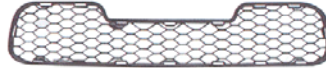

HYUNDAI SANTA FE 2000-2006

1 FRONT BUMPER

3 REAR BUMPER

NO	CODE	DESCRIPTION	MODEL	YEAR	OEM	PCS	NW	GW	M3	PART LINK
1	HYB087 NA	FRONT BUMPER	SANTAFE	'00-'06	86511-26900	1	5.00	5.04	0.0600	
2	HYBF087 NA	BUMPER FINISHER	SANTAFE	'00-'06	86561-26900	5	3.00	4.00	0.0500	
3	HYB088 NA	REAR BUMPER	SANTAFE	'00-'06	86611-26900	1	4.50	5.00	0.0600	
4	HYG087 NA	GRILLE CP/BK MODIFY	SANTAFE	'00-'06	86350-26010	5	5.00	6.00	0.1200	
5	HYHL087 LA	HEAD LAMP LH	SANTAFE	'00-'06	92102-26010	6	11.00	12.00	0.1573	
	HYHL087 RA	HEAD LAMP RH	SANTAFE	'00-'06	92102-26010	6	11.00	12.00	0.1573	
6	HYFL087 LA	FOG LAMP LH	SANTAFE	'00-'06	92201-26000	1	2.70	3.00		
	HYFL087 RA	FOG LAMP	SANTAFE	'00-'06	92202-26000	1	2.70	3.00		
7	HYL087 LA	TAIL LAMP LH	SANTAFE	'00-'06	92401-26010	1	0.09	1.10	0.0198	
	HYL087 RA	TAIL LAMP RH	SANTAFE	'00-'06	92402-26010	1	1.70	1.84	0.0198	
8	HYIF087 LA	INNER FENDER	SANTAFE	'00-'06	86811-26010	20	12.18	12.18	0.0700	
	HYIF087 RA	INNER FENDER	SANTAFE	'00-'06	86812-26010	20	12.18	12.18	0.0700	
9	HYBR087N A	FRONT BUMPER REINFORCEMENT	SANTAFE	'00-'06	86630-26000	1				
10	HYBR088NA	REAR BUMPER REINFORCEMENT	SANTAFE	'00-'06	86530-26000	1				
11	HYR087 NA	RADIATOR SUPPORT	SANTAFE	'00-'06	64100-26000	1	2.00	2.10	0.1000