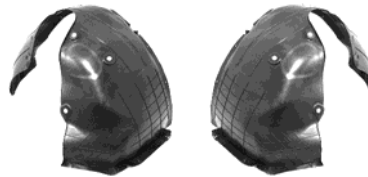

## HYUNDAI TUCSON 2015

**1 FRONT BUMPER SETS 3 IN 1**

**2 REAR BUMPER WITH LOWER PANEL**

**3 FRONT BUMPER BRACKET**

**4 REAR BUMPER BRACKET**

**5 INNER FENDER**

NO	CODE	DESCRIPTION	MODEL	YEAR	OEM	PCS	NW	GW	M3	PART LINK
1	HYB085 SA	FRONT BUMPER SETS 3 IN 1	TUCSON	'15	86511-D7000 (B)	1	4.71	5.16	0.0700	
					86561-D7000 (BF)					
					86512-D7000 (P)					
2	HYB086 SA	REAR BUMPER WITH LOWER PANEL	TUCSON	'15	86640(B)/86612(P)-D7000	1	4.51	4.96	0.0700	
3	HYBS085 LA	FRONT BUMPER BRACKET LH	TUCSON	'15	86513-D3000	30	2.77	2.77	0.0320	
	HYBS085 RA	FRONT BUMPER BRACKET RH	TUCSON	'15	86514-D3000	30	2.77	2.77	0.0320	
4	HYBS086 LA	REAR BUMPER BRACKET LH	TUCSON	'15	86613-D3000	1	0.04	0.04	0.0005	
	HYBS086 RA	REAR BUMPER BRACKET RH	TUCSON	'15	86614-D3000	1	0.04	0.04	0.0005	
5	HYIF085 LA	INNER FENDER LH	TUCSON	'15	86811-D3000	20	19.85	19.85	0.0700	
	HYIF085 RA	INNER FENDER RH	TUCSON	'15	86812-D3000	20	19.85	19.85	0.0700	