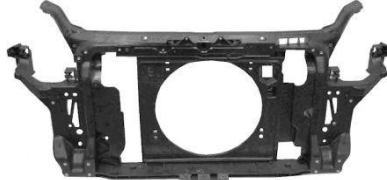

11 RADIATOR SUPPORT GASOLINE

NO	CODE	DESCRIPTION	MODEL	YEAR	OEM	PCS	NW	GW	M3	PART LINK
1	HYB027 NA	FRONT BUMPER WITH FOG LAMP HOLE	I20	'09-'11	86510-1J010	1	3.00	3.30	0.0650	
2	HYBF027 NA	BUMPER FINISHER	I20	'09-'11	86561-1J000	1				
3	HYB028 NA	REAR BUMPER	I20	'09-'11	86610-1J000	1	3.41	3.60	0.0600	
4	HYG027 NA	GRILLE GARNISH	I20	'09-'11	86352-1J000	5	5.00	6.00	0.0600	
5	HYHL027 LA	HEAD LAMP LH	I20	09-'11		1				
	HYHL027 RA	HEAD LAMP RH	I20	09-'11		1				
6	HYFL027 LA	FOG LAMP LH	I20	09-'11		1				
	HYFL027 RA	FOG LAMP RH	I20	09-'11		1				
7	HYL028 LA	TAIL LAMP LH	I20	09-'11		1				
	HYL028 RA	TAIL LAMP RH	I20	09-'11		1				
8	HYMR027 LA	DOOR MIRROR LH	I20	09-'11		1				
	HYMR027 RA	DOOR MIRROR RH	I20	09-'11		1				
9	HYBR027 NA	FRONT BUMPER REINFORCEMENT	I20	09-'11	86530-1J000	1	4.20	4.54	0.0300	
10	HYBR028 NA	REAR BUMPER REINFORCEMENT	I20	09-'11	86630-1J000	1	3.40	3.67	0.0300	
11	HYBR027 NA	RADIATOR SUPPORT GASOLINE	I20	09-'11	64101-1J000	1	4.20	4.54	0.0300	
12	HYBR027 NB	RADIATOR SUPPORT DIESEL	I20	09-'11	64101-1J200	1