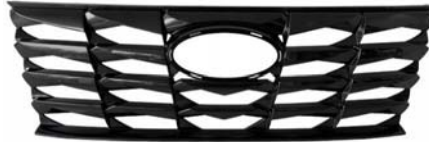

## HYUNDAI TUCSON 2021

**1 FRONT BUMPER 5 IN 1**

86511-N7000 (B)  
86543-N7000 (BF)  
86512-N7000 (P)  
86696-N7000 (BM)  
86577-N7000 (LP)

**2 GRILLE MAT GY**

**3 REAR BUMPER**

**4 FRONT BUMPER BRACKET**

**5 COVER REAR SIDE BUMPER**