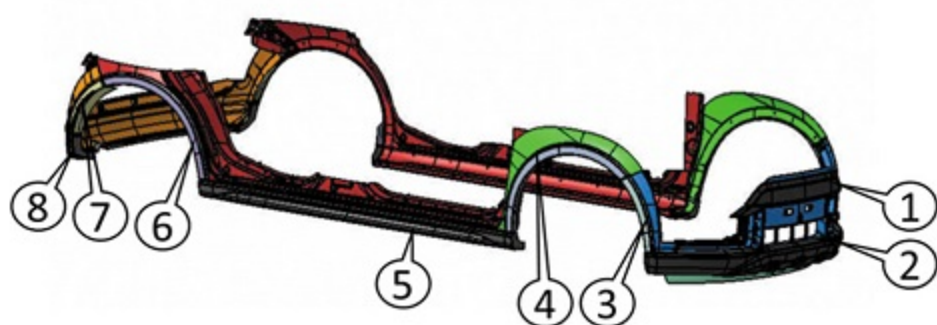

CONTACT US

FPI AUTO PARTS INDIA PVT. LTD.

Factory Address : Plot No.673,674,677,678/2274, Vill.- Gugalkota, P.O. Shahjahanpur, Distt.- Alwar, Rajasthan, 301706. INDIA

Mr. Noppawit Tanadumrongsak

✉ noppawit@fpi.co.th

Mr. Harkesh

✉ dmd@india.fpiautoparts.com

<https://india.fpiautoparts.com>