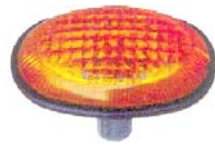

## HYUNDAI ATOS/SANTRO 1998-2002

**1 FRONT BUMPER W/O HOLE**

**2 FRONT BUMPER W/ F.L. HOLE**

**3 HEAD LAMP**

**4 FRONT LAMP CLEAR**

**5 FRONT LAMP AMBER**

**6 SIDE LAMP**

**7 TAIL LAMP**