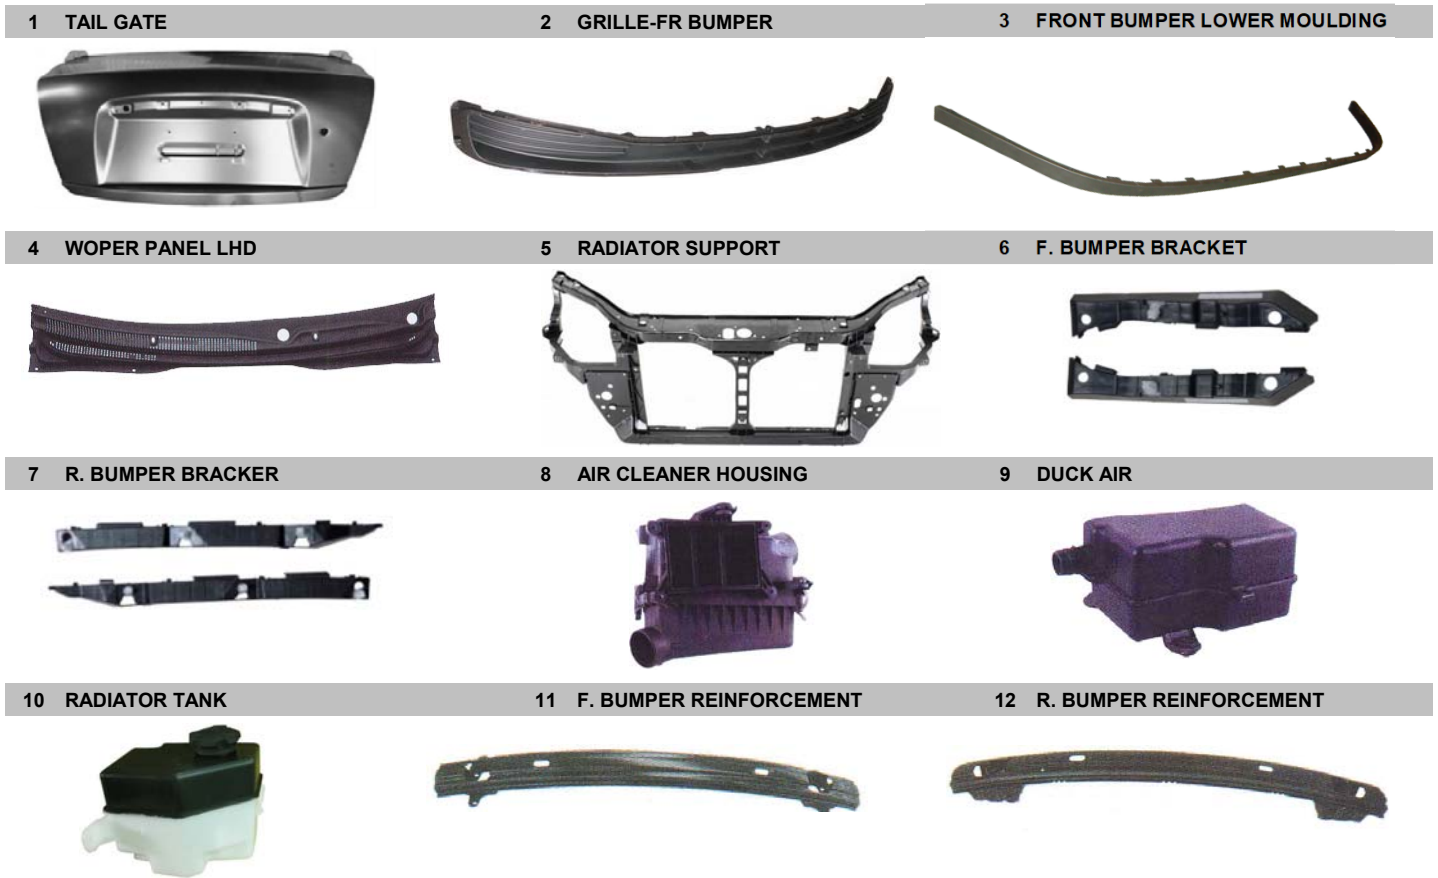

HYUNDAI ACCENT 2006-2010

NO	CODE	DESCRIPTION	MODEL	YEAR	OEM	PCS	NW	GW	M3	PART LINK
1	HYT007 NA	TAIL GATE	ACCENT	'06-'10	69200-1E000	1	12.00	13.00	0.1000	
2	HYBF007 NA	GRILLE-FR BUMPER	ACCENT	'06-'10	86522-1E000	1	0.91	0.91	0.0522	
3	HYP007 NA	FRONT BUMPER LOWER MOULDING	ACCENT	'05-'06	86522-1E000	1	0.25	0.30	0.0100	
4	HYW007 NA	WOPER PANEL LHD	ACCENT	'06-'09	86150-1E000	5	4.00	5.00	0.0500	
5	HYR007 NA	RADIATOR SUPPORT	ACCENT	'06-'09	64101-1E000	1	6.00	8.00	0.0600	
6	HYBS007 LA	F. BUMPER BRACKET LH	ACCENT	'06-'09	86592-1E000	2	0.12	0.12	0.0009	
	HYBS007 RA	F. BUMPER BRACKET RH	ACCENT	'06-'09	86591-1E000	2	0.12	0.12	0.0009	
7	HYBS008 LA	R. BUMPER BRACKER LH	ACCENT	'06-'09	86617-1E000	2	0.12	0.12	0.0009	
	HYBS008 RA	R. BUMPER BRACKER RH	ACCENT	'06-'09	86618-1E000	2	0.12	0.12	0.0009	
8	HYAH007 NA	AIR CLEANER HOUSING	ACCENT	'06-'09	28111-1E000	20	18.00	18.00	0.4074	
9	HYAI007 NA	DUCK AIR	ACCENT	'06-'09	28190-1Q000	1	2.00	3.00	0.0300	
10	HYTR007 NA	RADIATOR TANK	ACCENT	'06	25431-1G000	1	0.19	0.19	0.1358	
11	HYBR007 NA	F. BUMPER REINFORCEMENT	ACCENT	'06-'09	86530-1E000	1	1.84	1.84	0.0433	
12	HYBR008 NA	R. BUMPER REINFORCEMENT	ACCENT	'06-'09	86630-1E000	1	1.83	1.83	0.0431