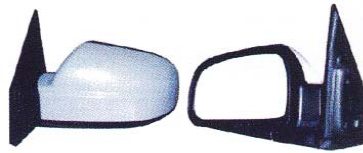

**8 FOG LAMP COVER**

**9 FOG LAMP**

**10 TAIL LAMP**

**11 DOOR MIRROR**

**12 DOOR MIRROR WITH LED**

NO	CODE	DESCRIPTION	MODEL	YEAR	OEM	PCS	NW	GW	M3	PART LINK
1	HYB083 NA	FRONT BUMPER W/O SIDE LAMP HOLE	TUCSON	'03-'05	86511-2E010	1	4.00	5.00	0.0760	
2	HYB083 NB	FRONT BUMPER W/SIDE LAMP HOLE	TUCSON	'03-'05	86511-2E050	1	4.00	5.00	0.0600	
3	HYBF083 LA	BUMPER FINISHER LH	TUCSON	'05-'06	86565-2E000	20	3.80	4.00	0.0100	
	HYBF083 RA	BUMPER FINISHER RH	TUCSON	'05-'06	86565-2E000	20	3.80	4.00	0.0100	
4	HYBF083 NA	BUMPER FINISHER	TUCSON	'05-'06	86561-2E000	30	4.00	5.00	0.0600	
5	HYB084 NA	REAR BUMPER TWO MUFFLER TYPE	TUCSON	'03-'05	86611-2E000	1	3.40	4.00	0.0600	
6	HYG083 NA	GRILLE BK	TUCSON	'03-'05	86350-2E000	5	5.00	6.00	0.0600	
7	HYHL083 LA	HEAD LAMP MANUAL LH	TUCSON	'03-'05	92101-2E010	6	6.00	8.00	0.0800	
	HYHL083 RA	HEAD LAMP MAMUAL RH	TUCSON	'03-'05	92102-2E010	6	6.00	8.00	0.0800	
8	HYFC083 LA	FOG LAMP COVER LH	TUCSON	'05-'06	86557-2E000	20	2.60	2.60	0.1402	
	HYFC083 RA	FOG LAMP COVER RH	TUCSON	'05-'06	86558-2E000	20	2.60	2.60	0.1402	
9	HYFL083 LA	FOG LAMP LH	TUCSON	'05-'06	92201-2E000	10	4.00	5.00	0.0300	
	HYFL083 RA	FOG LAMP RH	TUCSON	'05-'06	92202-2E000	10	4.00	5.00	0.0300	
10	HYL083 LA	TAIL LAMP LH	TUCSON	'03-'05	92401-2E010	10	6.00	8.00	0.0800	
	HYL083 RA	TAIL LAMP RH	TUCSON	'03-'05	92402-2E010	10	6.00	8.00	0.0800	
11	HYMR083 LA	DOOR MIRROR LH	TUCSON	'03-'06	87610-2E510CA	10	8.00	10.00	0.1200	
	HYMR083 RA	DOOR MIRROR RH	TUCSON	'03-'06	87620-2E510CA	10	8.00	10.00	0.1200	
12	HYMR083 LD	DOOR MIRROR WITH LED LH	TUCSON	'03-'06	87610-2E510	10	8.00	10.00	0.1200	
	HYMR083 RD	DOOR MIRROR WITH LED RH	TUCSON	'03-'06	87620-2E510	10	8.00	10.00	0.1200	