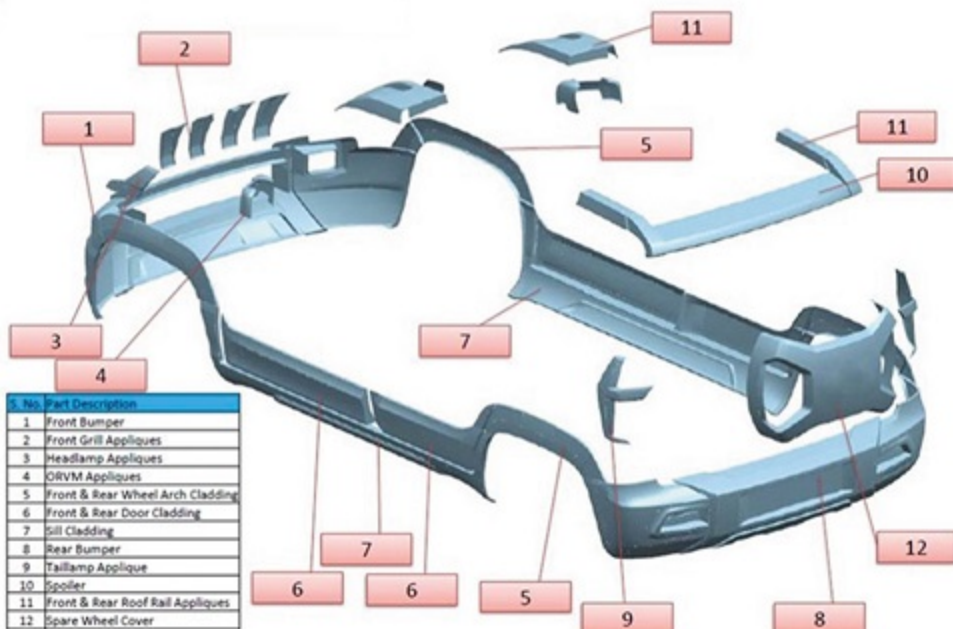

CONTACT US

FPI AUTO PARTS INDIA PVT. LTD.

Factory Address : Plot No.673,674,677,678/2274, Vill.- Gugalkota, P.O. Shahjahanpur, Distt.- Alwar, Rajasthan, 301706. INDIA

Mr. Noppawit Tanadumrongsak

✉ noppawit@fpi.co.th

Mr. Harkesh

✉ dmd@india.fpiautoparts.com

<https://india.fpiautoparts.com>