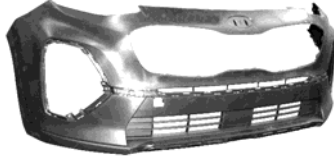

2 FRONT BUMPER SETS