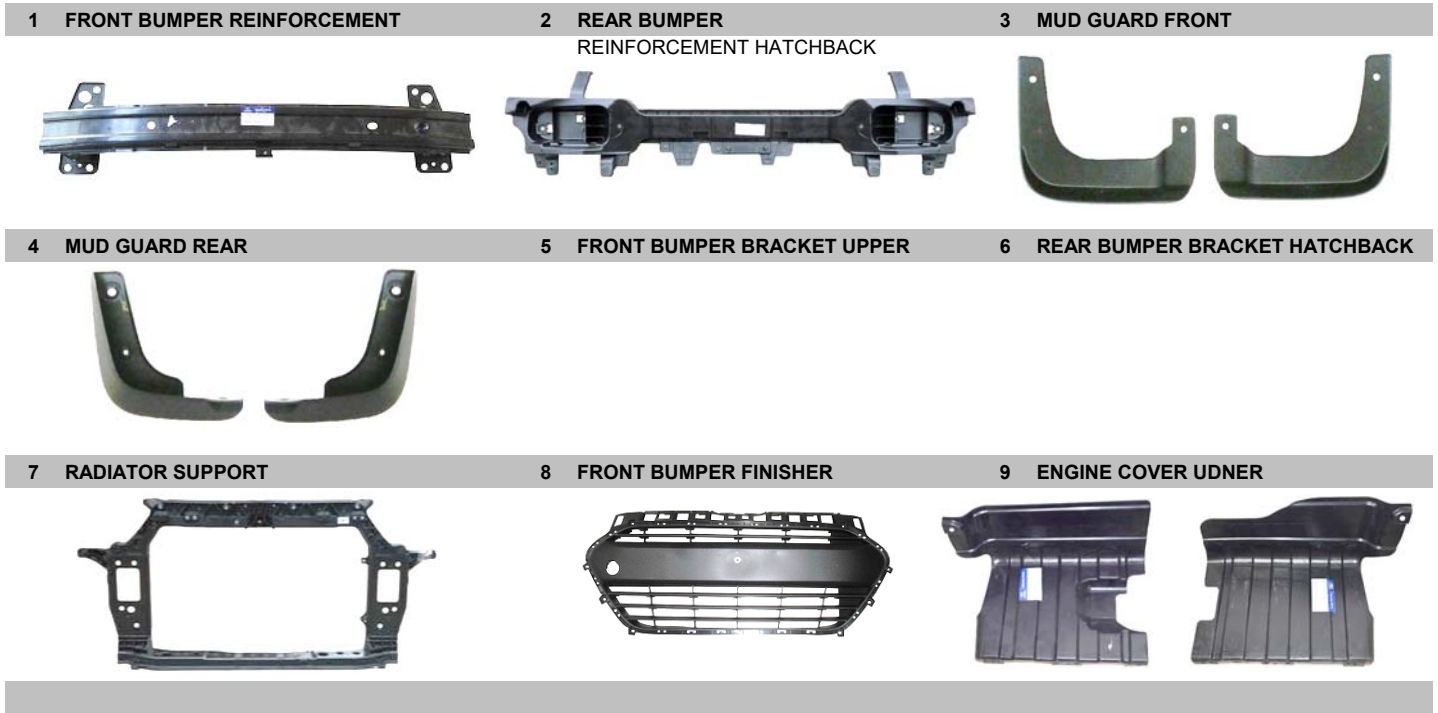

HYUNDAI I10 2014-2015

NO	CODE	DESCRIPTION	MODEL	YEAR	OEM	PCS	NW	GW	M3	PART LINK
1	HYBR113 NA	FRONT BUMPER REINFORCEMENT	I10	'14-'15	86530-B4000	1	3.00	3.00	0.0400	
2	HYBR114 NA	REAR BUMPER REINFORCEMENT HATCHBACK	I10	'14-'15	86630-B4000	1	1.45	1.50	0.0400	
3	HYMG113 LA	MUD GUARD FRONT LH	I10	'14-'15	86831-B4000	1				
	HYMG113 RA	MUD GUARD FRONT RH	I10	'14-'15	86832-B4000	1				
4	HYMG114 LA	MUD GUARD REAR LH	I10	'14-'15	86841-B4000	1				
	HYMG114 RA	MUD GUARD REAR RH	I10	'14-'15	86842-B4000	1				
5	HYBS113 LA	FRONT BUMPER BRACKET UPPER LH	I10	'14-'15	86525-B4000	1				
	HYBS113 RA	FRONT BUMPER BRACKET UPPER RH	I10	'14-'15	86526-B4000	1				
6	HYBS114 LA	REAR BUMPER BRACKET HATCHBACK LH	I10	'14-'15	86613-B4000	1				
	HYBS114 RA	REAR BUMPER BRACKET HATCHBACK RH	I10	'14-'15	86614-B4000	1				
7	HYR113 NA	RADIATOR SUPPORT	I10	'15	64101-B4000	1	6.00	6.00	0.0600	
8	HYBF113 NA	FRONT BUMPER FINISHER	I10	'14	86569-B4000	5	8.70	8.70	0.0963	
9	HYEU113 LA	ENGINE COVER UDNER LH	I10	'13	29130-B4000	1				
	HYEU113 RA	ENGINE COVER UNDER RH	I10	'13	29120-B4000	1