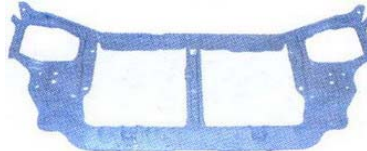

11 RADIATOR SUPPORT BIG DISTANCE