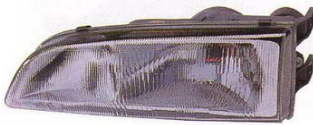

## HYUNDAI H100 VAN 1993-1995 / 1996-1999

**1 FRONT BUMPER W/O FOG LAMP HOLE**

**2 FRONT BUMPER WITH FOG LAMP HOLE**

**3 REAR BUMPER**

**4 HEAD LAMP**

**5 CORNER LAMP**

**6 TAIL LAMP**

**7 HEAD LAMP**