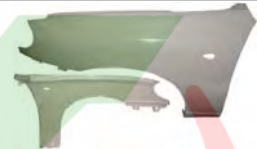

12 FRONT FENDER

NO	CODE	DESCRIPTION	PATTERN	MODEL	YEAR	OEM	PCS	NW	GW	M3	PART LINK
10	DWRL001 LA	REFLECTOR TAIL LAMP LH		LANOS	'99	96500231	1				
	DWRL001 RA	REFLECTOR TAIL LAMP RH		LANOS	'99	96500232	1				
11	DWMR001 LA	DOOR MIRROR LH		LANOS	'98-'04		10	6.00	8.00	0.0800	
	DWMR001 RA	DOOR MIRROR RH		LANOS	'98-'04		10	6.00	8.00	0.0800	
12	DWF001 LA	FRONT FENDER		LANOS I	'98-'04	96242551	1	3.00	3.60	0.1366	
	DWF001 RA	FRONT FENDER		LANOS I	'98-'04	96242552	1	3.00	3.60	0.1366